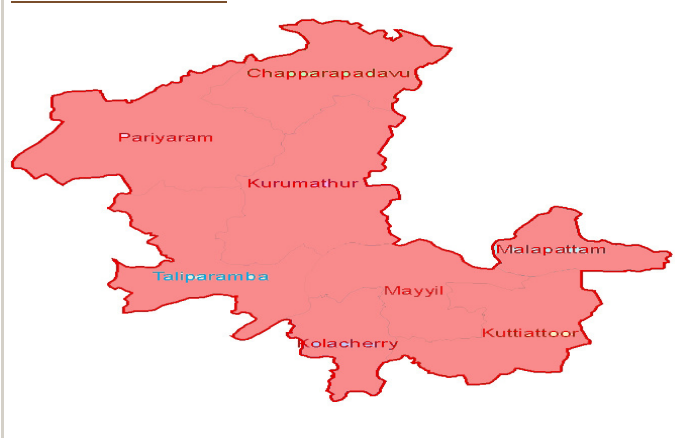

008 - TALIPARAMBA [GEN] LAC .

DISTRICT

TALUK

KANNUR

TALIPARAMBA

LOCAL BODY EXTENSIONS

CONSTITUENCY MAP

1 Municipality & 7 Grama Panchayaths

Taliparamba Municipality and Chapparapadavu, Kurumathur, Kolacherry, Kuttiattoor, Malapattam, Mayyil, and Pariyaram Panchayats in Taliparamba Taluk.

008 - TALIPARAMBA LAC

ELECTORATE

GENERAL			SERVICE			TOTAL		
MALE	FEMALE	TOTAL	MALE	FEMALE	TOTAL	MALE	FEMALE	TOTAL
78491	95102	173593	828	367	1195	79319	95469	174788