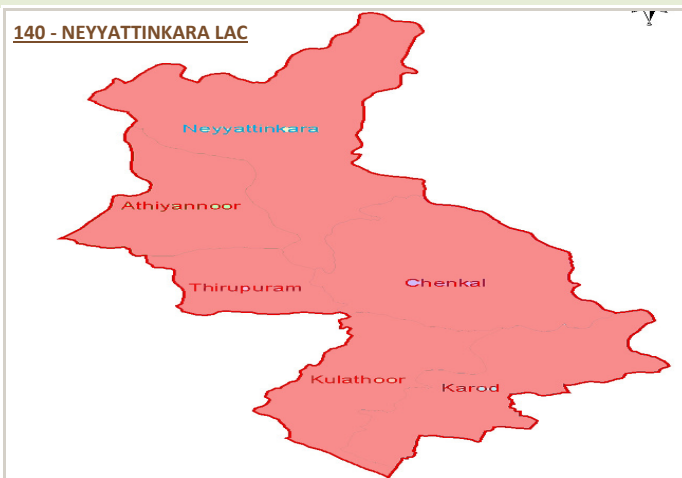

140 - NEYYATTINKARA [GEN] LAC .

DISTRICT

TALUK

THIRUVANANTHAPURAM

NEYYATTINKARA

LOCAL BODY EXTENSIONS

CONSTITUENCY MAP

1 Municipality & 5 Grama Panchayaths

Neyyattinkara Municipality and Athiyannur, Chenkal, Karode, Kulathoor, Thirupuram Panchayats in Neyyattinkara Taluk.

ELECTORATE

GENERAL			SERVICE			TOTAL		
MALE	FEMALE	TOTAL	MALE	FEMALE	TOTAL	MALE	FEMALE	TOTAL
75889	81115	157004	595	252	847	76484	81367	157851