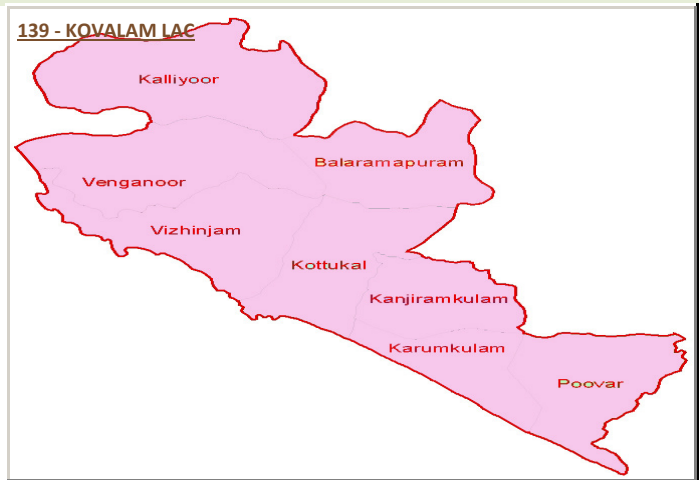

139 - KOVALAM [GEN] LAC .

DISTRICT

TALUK

THIRUVANANTHAPURAM

NEYYATTINKARA

LOCAL BODY EXTENSIONS

CONSTITUENCY MAP

8 Grama Panchayaths

Balaramapuram, Kalliyoor and Venganoor Panchayats in Thiruvananthapuram Taluk and Balaramapuram, Kanjiramkulam, Karumkulam, Kottukal, Poovar and Vizhinjam Panchayats in Neyyattinkara Taluk.

ELECTORATE

GENERAL			SERVICE			TOTAL		
MALE	FEMALE	TOTAL	MALE	FEMALE	TOTAL	MALE	FEMALE	TOTAL
88944	94172	183116	360	140	500	89304	94312	183616