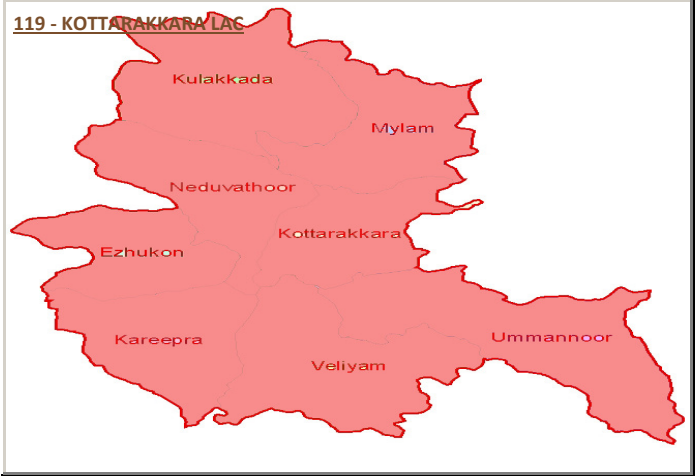

119 - KOTTARAKKARA [GEN] LAC .

DISTRICT

TALUK

KOLLAM

KOTTARAKKARA

LOCAL BODY EXTENSIONS

CONSTITUENCY MAP

8 Grama Panchayaths

Ezhukone, Kareepra, Kottarakkara, Kulakkada, Mylom, Neduvathur, Ummannoor and Veliyam Panchayaths in Kottarakkara Taluk.

ELECTORATE

GENERAL			SERVICE			TOTAL		
MALE	FEMALE	TOTAL	MALE	FEMALE	TOTAL	MALE	FEMALE	TOTAL
86108	97482	183590	974	353	1327	87082	97835	184917