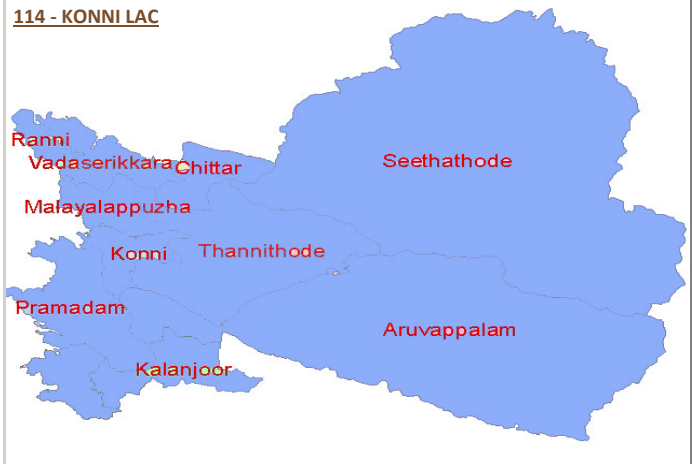

114 - KONNI [GEN] LAC .

DISTRICT

TALUK

PATHANAMTHITTA

KOZHENCHERRY

LOCAL BODY EXTENSIONS

CONSTITUENCY MAP

11 Grama Panchayaths

Aruvappulam, Konni, Malayalappuzha, Pramadam, Mylapra, Vallicode and Thannithode Panchayat in Kozhencherry Taluk and Enadimangalam and Kalanjoor Panchayats in Adoor Taluk and Chittar and Seethathodu Panchayats in Ranni Taluk