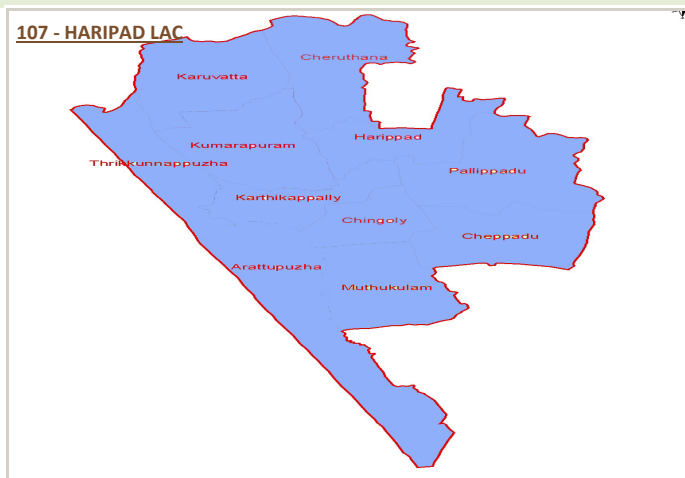

107 - HARIPAD [GEN] LAC .

DISTRICT

TALUK

ALAPPUZHA

KARTHIKAPPALLY

LOCAL BODY EXTENSIONS

CONSTITUENCY MAP

11 Grama Panchayaths

Arattupuzha, Cheppad, Cheruthana, Chingoli, Haripad, Karthikappally, Karuvatta, Kumarapuram, Muthukulam, Pallippadu and Thrikkunnappuzha Panchayats in Karthikappally Taluk.

ELECTORATE

GENERAL			SERVICE			TOTAL		
MALE	FEMALE	TOTAL	MALE	FEMALE	TOTAL	MALE	FEMALE	TOTAL
77217	91481	168698	2437	699	3136	79654	92180	171834

NRI ELECTORATE

MALE	13	FEMALE	0	TOTAL	13

VOTERS

VOTER TURNOUT

GENERAL			POSTAL VOTES	TOTAL VOTES	MALE	FEMALE	TOTAL
MALE	FEMALE	TOTAL					
59461	74577	134038	707	134745	77.01	81.52	78.41

POLLING STATIONS

COUNTING CENTRE

GENERAL	AUX.	TOTAL
181	0	181

St. Johns HSS, Mattom, Mavelikkara

NOMINATIONS

RO / ARO

EVENTS	MALE	FEMALE	TOTAL
<i>No. of Nominations filed</i>	11	1	12
<i>No. of Nominations Rejected</i>	1	0	1
<i>No. of Nominations Withdrawn</i>	1	0	1
<i>No. of Contesting Candidates</i>	9	1	10
<i>No. of cand.s. forfeited deposits</i>	7	1	8

Returning officer : Deputy Collector (LA) Alappuzha
Asst. Returning officer : Block Development Officer, Haripad

AMOUNT FORFEITED

₹ 75000.00 [GEN :-7, SC-ST :- 1]

POLLING STATION WISE HIGHEST AND LOWEST POLLING AND PERCENTAGE

	No	NAME OF POLLING STATION	ELECTORATE	VOTERS	% of VOTES
<i>Highest No. of Votes Polled</i>	026,	Madhavan Vakkeel Memorial UPS, Thamallackal South (East Block)	1514	1219	80.52
<i>Lowest No. of Votes Polled</i>	161,	C M S L P S , Muhamma(west portion) Muhamma	728	606	83.24
<i>Highest Polling Percentage</i>	055,	Branch No.469 S.N.D.P. Yogam Office Building, Nedumbrakadu	883	824	93.32
<i>Lowest Polling Percentage</i>	118,	N S S Auditoriam ,Thannermukkam	1105	811	73.39