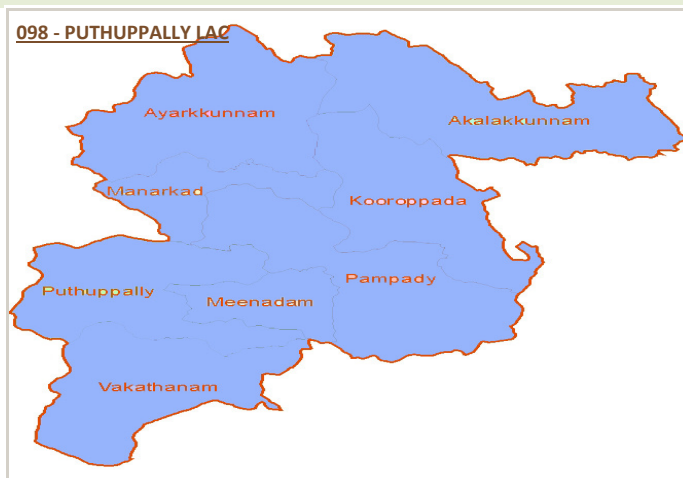

098 - PUTHUPPALLY [GEN] LAC .

DISTRICT

TALUK

KOTTAYAM

KOTTAYAM

LOCAL BODY EXTENSIONS

CONSTITUENCY MAP

8 Grama Panchayaths

Akalakunnam, Ayarkunnam, Kooroppada, Manarcad, Meenadam, Pampady and Puthuppally Panchayats in Kottayam Taluk and Vakathanam Panchayat in Changanassery Taluk.

ELECTORATE

GENERAL			SERVICE			TOTAL		
MALE	FEMALE	TOTAL	MALE	FEMALE	TOTAL	MALE	FEMALE	TOTAL
77406	79596	157002	140	80	220	77546	79676	157222

NRI ELECTORATE

MALE	10	FEMALE	4	TOTAL	14

VOTERS

VOTER TURNOUT

GENERAL			POSTAL VOTES	TOTAL VOTES	MALE	FEMALE	TOTAL
MALE	FEMALE	TOTAL					
59215	57342	116557	503	117060	76.5	72.04	74.45

POLLING STATIONS

COUNTING CENTRE

GENERAL	AUX.	TOTAL
156	0	156

MD Seminary HSS, Kottayam

NOMINATIONS

RO / ARO

EVENTS	MALE	FEMALE	TOTAL	
<i>No. of Nominations filed</i>	6	1	7	Returning officer : Revenue Divisional Officer, Kottayam
<i>No. of Nominations Rejected</i>	0	0	0	Asst. Returning officer : Block Development Officer, Pampady
<i>No. of Nominations Withdrawn</i>	2	0	2	
<i>No. of Contesting Candidates</i>	4	1	5	
<i>No. of cand.s. forfeited deposits</i>	3	0	3	AMOUNT FORFEITED ₹ 30000.00 [GEN :-3, SC-ST :- 0]

POLLING STATION WISE HIGHEST AND LOWEST POLLING AND PERCENTAGE

	No	NAME OF POLLING STATION	ELECTORATE	VOTERS	% of VOTES
<i>Highest No. of Votes Polled</i>	131,	Government H.S. (East Portion), Meenadam	1515	1155	76.24
<i>Lowest No. of Votes Polled</i>	011,	St. Sebastian s H.S. (North Building), Ayarkunnam	515	395	76.7
<i>Highest Polling Percentage</i>	143,	Vakathanam Upper Primary School Vakathanam.	708	591	83.47
<i>Lowest Polling Percentage</i>	065,	Government L.P.S. (West Building), Manarkadu	1144	733	64.07