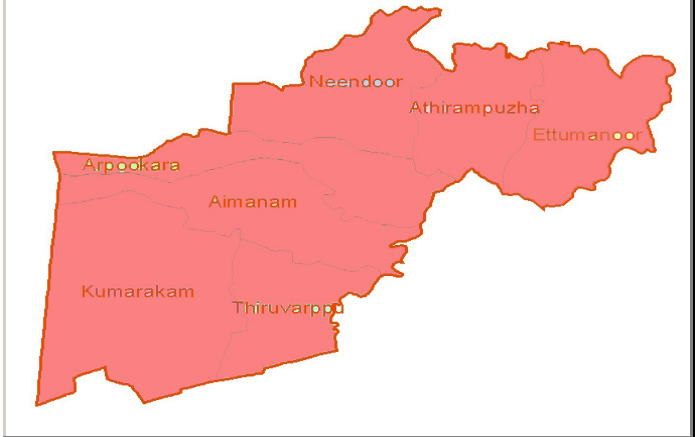

**096 - ETTUMANOOR [GEN] LAC .**

**DISTRICT**

**TALUK**

**KOTTAYAM**

**KOTTAYAM**

**LOCAL BODY EXTENSIONS**

**CONSTITUENCY MAP**

**7 Grama Panchayaths**

**Aymanam, Arpookara, Athirampuzha, Ettumanoor, Kumarakom, Neendoor and Thiruvrappu Panchayats in Kottayam Taluk.**

**096 - ETTUMANOOR LAC**

**ELECTORATE**

GENERAL			SERVICE			TOTAL		
MALE	FEMALE	TOTAL	MALE	FEMALE	TOTAL	MALE	FEMALE	TOTAL
74459	75968	150427	251	129	380	74710	76097	150807