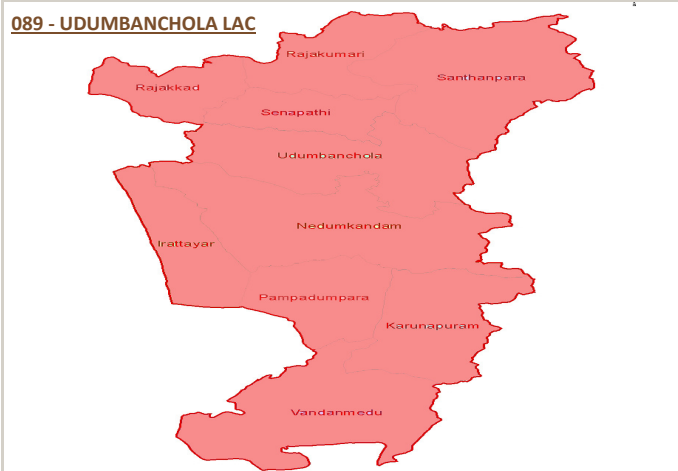

089 - UDUMBANCHOLA [GEN] LAC .

DISTRICT

TALUK

IDUKKI

UDUMBANCHOLA

LOCAL BODY EXTENSIONS

CONSTITUENCY MAP

10 Grama Panchayaths

Erattayar, Karunapuram, Nedumkandam, Pampadumpara, Rajakkad, Rajakumari, Santhanpara, Senapathy, Udumbanchola and Vandanmedu Panchayats in Udumbanchola Taluk.

ELECTORATE

GENERAL			SERVICE			TOTAL		
MALE	FEMALE	TOTAL	MALE	FEMALE	TOTAL	MALE	FEMALE	TOTAL
76830	76556	153386	121	56	177	76951	76612	153563