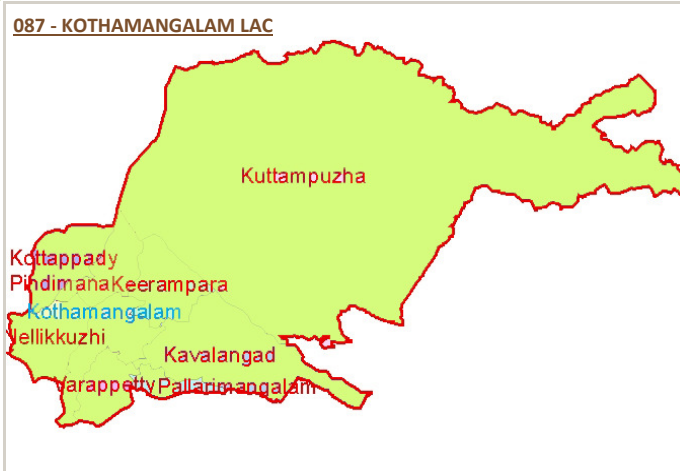

087 - KOTHAMANGALAM [GEN] LAC .

DISTRICT

TALUK

ERNAKULAM

KOTHAMANGALAM

LOCAL BODY EXTENSIONS

CONSTITUENCY MAP

1 Municipality & 8 Grama Panchayaths

Kothamangalam Municipality and Kavalangad, Keerampara, Kottappady, Kuttampuzha, Nellikkuzhi, Pallarimangalam, Pindimana and Varappetty Panchayats in Kothamangalam Taluk.

ELECTORATE

GENERAL			SERVICE			TOTAL		
MALE	FEMALE	TOTAL	MALE	FEMALE	TOTAL	MALE	FEMALE	TOTAL
73375	70771	144146	82	28	110	73457	70799	144256