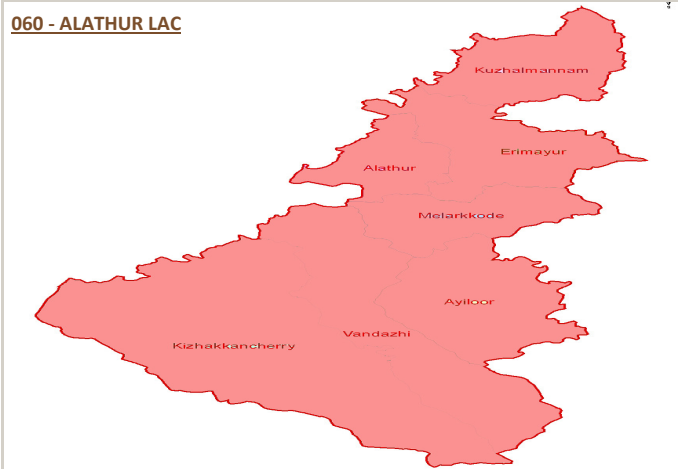

060 - ALATHUR [GEN] LAC .

DISTRICT

TALUK

PALAKKAD

ALATHUR

LOCAL BODY EXTENSIONS

CONSTITUENCY MAP

7 Grama Panchayaths

Alathur, Erimayur, Kizhakkencheri, Kuzhalmannam, Melarcode, Thenkurissi and Vandazhi Panchayats in Alathur Taluk.

ELECTORATE

GENERAL			SERVICE			TOTAL		
MALE	FEMALE	TOTAL	MALE	FEMALE	TOTAL	MALE	FEMALE	TOTAL
74756	77599	152355	318	154	472	75074	77753	152827