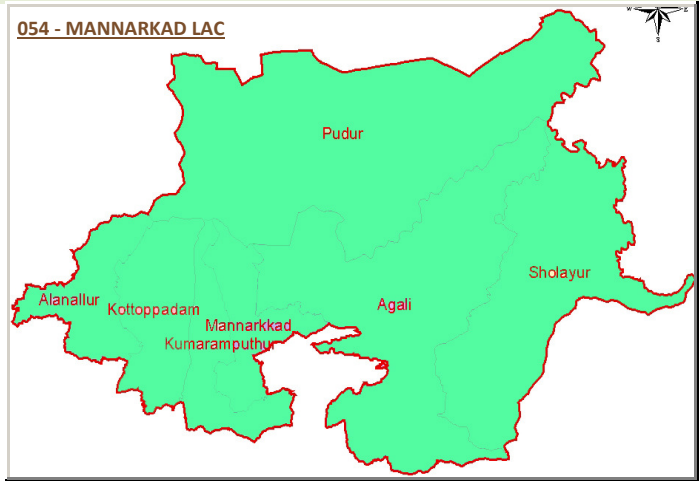

054 - MANNARKAD [GEN] LAC .

DISTRICT

TALUK

PALAKKAD

MANARKKAD

LOCAL BODY EXTENSIONS

CONSTITUENCY MAP

7 Grama Panchayaths

Agali, Alanallur, Kottoppadam, Kumaramputhur, Mannarkkad, Pudur and Sholayur Panchayat in Mannarkkad Taluk.

ELECTORATE

GENERAL			SERVICE			TOTAL		
MALE	FEMALE	TOTAL	MALE	FEMALE	TOTAL	MALE	FEMALE	TOTAL
80275	85851	166126	109	40	149	80384	85891	166275