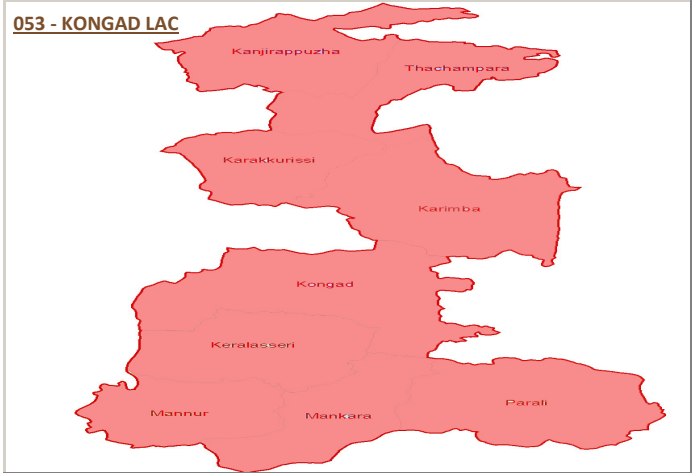

053 - KONGAD [SC] LAC .

DISTRICT

TALUK

PALAKKAD

PALAKKAD

LOCAL BODY EXTENSIONS

CONSTITUENCY MAP

9 Grama Panchayaths

Kanhirappuzha, Karakurissi, Thachampara and Karimba Panchayats in Mannarkkad Taluk; Keralassery, Kongad, Mankara, Mannur and Parali Panchayats in Palakkad Taluk.

ELECTORATE

GENERAL			SERVICE			TOTAL		
MALE	FEMALE	TOTAL	MALE	FEMALE	TOTAL	MALE	FEMALE	TOTAL
75303	80116	155419	266	114	380	75569	80230	155799