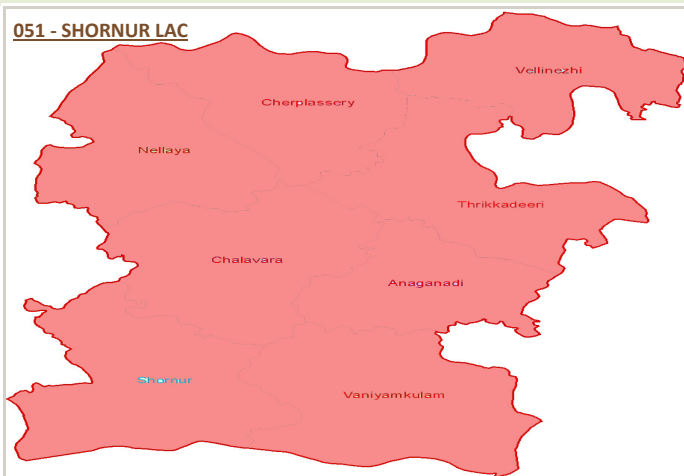

**051 - SHORNUR [GEN] LAC .**

**DISTRICT**

**TALUK**

**PALAKKAD**

**OTTAPPALAM**

**LOCAL BODY EXTENSIONS**

**CONSTITUENCY MAP**

**1 Municipality & 7 Grama Panchayaths**

Shornur Municipality and Ananganadi, Chalavara, Cherpulasserry, Nellaya, Thrikkadeeri, Vaniyamkulam and Vellinezhi Panchayats in Ottappalam Taluk.

**ELECTORATE**

GENERAL			SERVICE			TOTAL		
MALE	FEMALE	TOTAL	MALE	FEMALE	TOTAL	MALE	FEMALE	TOTAL
77018	86372	163390	320	175	495	77338	86547	163885