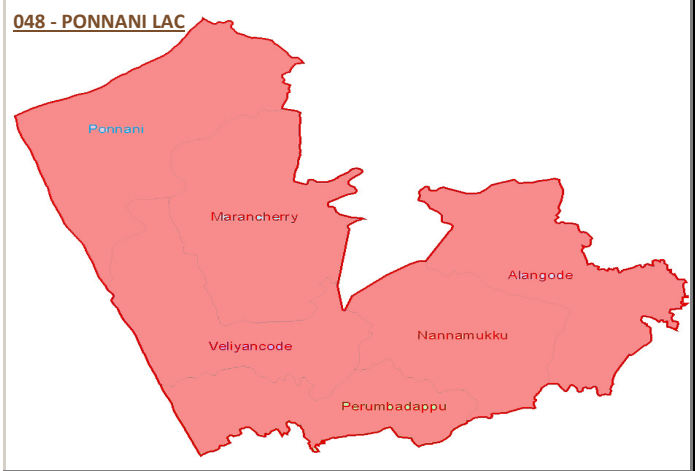

048 - PONNANI [GEN] LAC .

DISTRICT

TALUK

MALAPPURAM

PONNANI

LOCAL BODY EXTENSIONS

CONSTITUENCY MAP

1 Municipality & 5 Grama Panchayaths

Ponnani Municipality and Alamcode, Maranchery, Nannamukku, Perumpadappa and Veliyankode Panchayats in Ponnani Taluk.

ELECTORATE

GENERAL			SERVICE			TOTAL		
MALE	FEMALE	TOTAL	MALE	FEMALE	TOTAL	MALE	FEMALE	TOTAL
74319	84308	158627	34	19	53	74353	84327	158680

NRI ELECTORATE

MALE	26	FEMALE	3	TOTAL	29

VOTERS

VOTER TURNOUT

GENERAL			POSTAL VOTES	TOTAL VOTES	MALE	FEMALE	TOTAL
MALE	FEMALE	TOTAL					
53751	67189	120940	228	121168	72.32	79.69	76.35

POLLING STATIONS

COUNTING CENTRE

GENERAL	AUX.	TOTAL
141	0	141

AVHS, Ponnani

NOMINATIONS

RO / ARO

EVENTS	MALE	FEMALE	TOTAL	
<i>No. of Nominations filed</i>	7	0	7	Returning officer : Conservator of Forest (Social Forestry), Malappuram
<i>No. of Nominations Rejected</i>	2	0	2	Asst. Returning officer : Block Development Officer, Ponnani
<i>No. of Nominations Withdrawn</i>	0	0	0	
<i>No. of Contesting Candidates</i>	5	0	5	
<i>No. of candts. forfeited deposits</i>	3	0	3	AMOUNT FORFEITED ₹ 30000.00 [GEN :-3, SC-ST :- 0]

POLLING STATION WISE HIGHEST AND LOWEST POLLING AND PERCENTAGE

	No	NAME OF POLLING STATION	ELECTORATE	VOTERS	% of VOTES
<i>Highest No. of Votes Polled</i>	126,	Govt. Lower Primary School Veliancode (Centre Side)	1600	1280	80
<i>Lowest No. of Votes Polled</i>	008,	Govt. Mappila Lower Primary School, Ponnani (North Side)	549	365	66.48
<i>Highest Polling Percentage</i>	106,	Gramodharana Sangam Aided Lower Primary School Nannammukku	932	793	85.09
<i>Lowest Polling Percentage</i>	029,	Aided Upper Primary School, Puthuponnani (North Side)	731	459	62.79