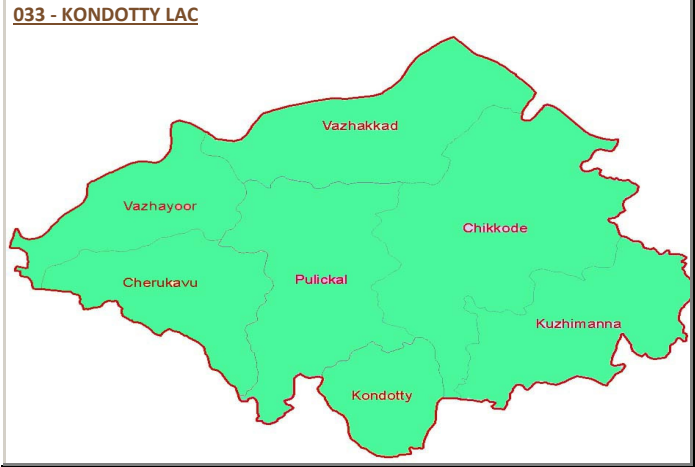

033 - KONDOTTY [GEN] LAC .

DISTRICT

TALUK

MALAPPURAM

ERNAD

LOCAL BODY EXTENSIONS

CONSTITUENCY MAP

7 Grama Panchayaths

Cheacode, Cherukavu, Kondotty, Pulikkal, Vazhakkad, Nediyruppu, and Vazhayur Panchayatsin Ernad Taluk.

ELECTORATE

GENERAL			SERVICE			TOTAL		
MALE	FEMALE	TOTAL	MALE	FEMALE	TOTAL	MALE	FEMALE	TOTAL
78443	79468	157911	95	51	146	78538	79519	158057