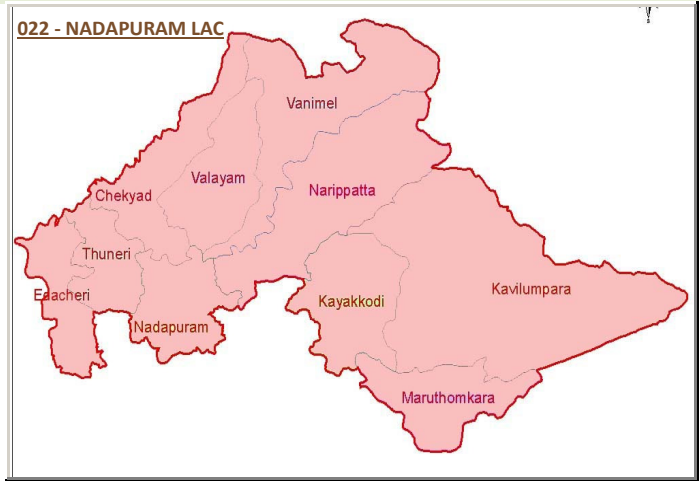

022 - NADAPURAM [GEN] LAC .

DISTRICT

TALUK

KOZHIKODE

BADAKARA

LOCAL BODY EXTENSIONS

CONSTITUENCY MAP

10 Grama Panchayaths

Chekkiad, Edacheri, Kavilumpara, Kayakkodi, Maruthonkara, Nadapuram, Narippatta, Thuneri, Valayam and Vanimel Panchayats in Vadakara Taluk.

ELECTORATE

GENERAL			SERVICE			TOTAL		
MALE	FEMALE	TOTAL	MALE	FEMALE	TOTAL	MALE	FEMALE	TOTAL
86932	90827	177759	183	51	234	87115	90878	177993