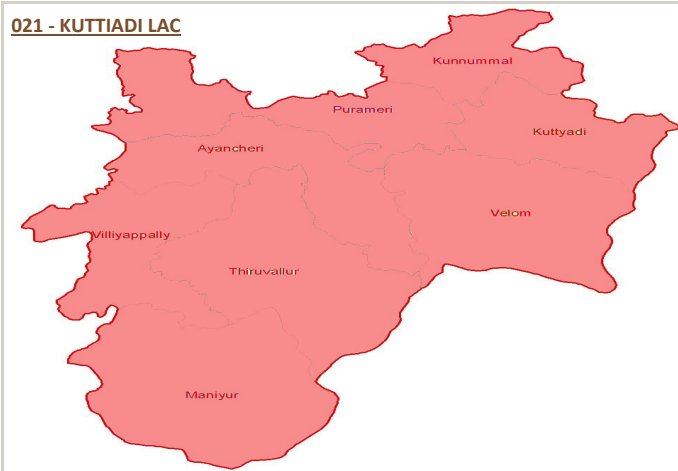

021 - KUTTIADI [GEN] LAC .

DISTRICT

TALUK

KOZHIKODE

BADAKARA

LOCAL BODY EXTENSIONS

CONSTITUENCY MAP

8 Grama Panchayaths

Ayancheri, Kunnummal, Kuttiadi, Purameri, Thiruvallur, Velom, Maniyur and Villiyappally Panchayats in Vadakara Taluk.

ELECTORATE

GENERAL			SERVICE			TOTAL		
MALE	FEMALE	TOTAL	MALE	FEMALE	TOTAL	MALE	FEMALE	TOTAL
76098	86042	162140	177	72	249	76275	86114	162389