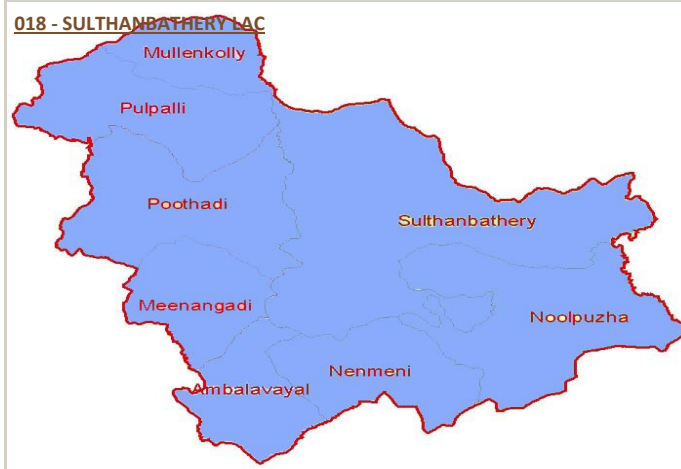

**018 - SULTHANBATHERY [ST] LAC .**

**DISTRICT**

**TALUK**

**WAYANAD**

**SULTHAN BATHERY**

**LOCAL BODY EXTENSIONS**

**CONSTITUENCY MAP**

**8 Grama Panchayaths**

Ambalavayal, Meenangadi, Mullenkolly, Nenmeni, Noolpuzha, Poothadi, Pulpalli and Sulthanbathery Panchayats in Sultanbathery Taluk.

**ELECTORATE**

GENERAL			SERVICE			TOTAL		
MALE	FEMALE	TOTAL	MALE	FEMALE	TOTAL	MALE	FEMALE	TOTAL
98504	99768	198272	262	111	373	98766	99879	198645