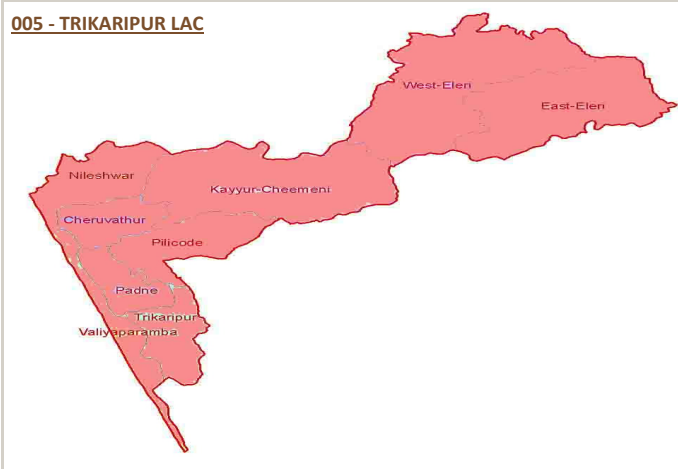

005 - TRIKARIPUR [GEN] LAC .

DISTRICT

TALUK

KASARAGOD

HOSDURG

LOCAL BODY EXTENSIONS

CONSTITUENCY MAP

9 Grama Panchayaths

Cheruvathur, East Eleri, Kayyur-Cheemeni, Nileshtar, Padne, Pilicode, Trikaripur, Valiyaparamba and West Eleri Panchayats in Hosdurg Taluk.

ELECTORATE

GENERAL			SERVICE			TOTAL		
MALE	FEMALE	TOTAL	MALE	FEMALE	TOTAL	MALE	FEMALE	TOTAL
77886	91014	168900	369	126	495	78255	91140	169395