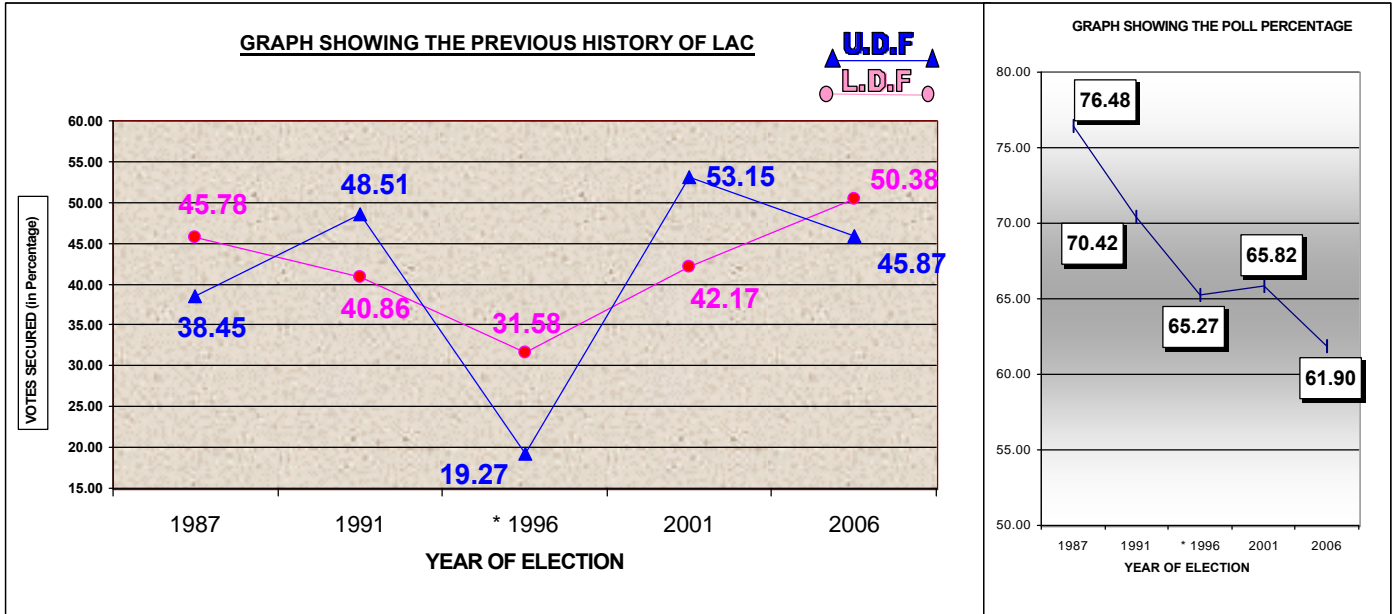

140 - PARASALA LAC

PREVIOUS HISTORY OF LAC

Year	Electorate	Votes Polled	% of Poll	Name of LDF Camd.	LDF Votes	LDF %	Name of UDF Camd.	UDF Votes	UDF %	WINNER	Margin
1987	119240	91198	76.48	M SATHYANSESAN	41754	45.78	N SUNDARAN NADAR	35062	38.45	LDF	6692
1991	141743	99818	70.42	M SATHYANSESAN	40788	40.86	M R RAGHUCHANDRA BAL	48423	48.51	UDF	7635
* 1996	153135	99953	65.27	W R HEEBA	31570	31.58	M R RAGHUCHANDRA BAL	19264	19.27	IND	4727
2001	159833	105206	65.82	R SELVARAJ	44365	42.17	N SUNDARAN NADAR	55915	53.15	UDF	11550
2006	158092	97860	61.90	R SELVARAJ	49297	50.38	N SUNDARAN NADAR	44890	45.87	LDF	4407

* In 1996, Sri. N.Sundaram Nadar Independent candidate was the winner with 36297 votes

Sl. No	Name Of Candidate	Sex/ Age	Catgry	Party	Symbol Allotted	VOTES SECURED		TOTAL	% Of Votes
						Gnl	Postal		
1	R SELVARAJ	M / 52	GEN	CPI(M)	Hammer, Sickle and Star	49055	242	49297	50.38
	DIVYA BHAVAN, NEDIYANCODE, DHANUVACHAPURAM P O								
2	N SUNDARAN NADAR	M / 72	GEN	INC	Hand	44736	154	44890	45.87
	SAROJA BHAVAN, KEEZHAMMAKAM, CHEKAL P O								
3	DR. G SUDEVAN	M / 58	SC	BSP	Elephant	1880	1	1881	1.92
	FLAT NO.DF 8/129,PANDITS COLONY, KOWDIAR,THIRUVANANTHAPURAM								
4	V ASOKAN	M / 41	GEN	JD(U)	Arrow	758	0	758	0.77
	ASOKAVILASAM, THEVIKKONAM, PERUKAVU, NEMOM								
5	K HAREENDRABABU	M / 44	SC	IND	Aeroplane	618	0	618	0.63
	VETTUVILA PUTHAN VEEDU, KAKKAVILA, POZHYYOOR								
6	K SUKUMARAN	M / 53	GEN	AIADM K	Ring	415	0	415	0.42
	SHIBU BHAVAN, KARUMANOOR, PARASSALA P O								
TOTAL						97462	397	97859	
MARGIN OF VICTORY						4407			