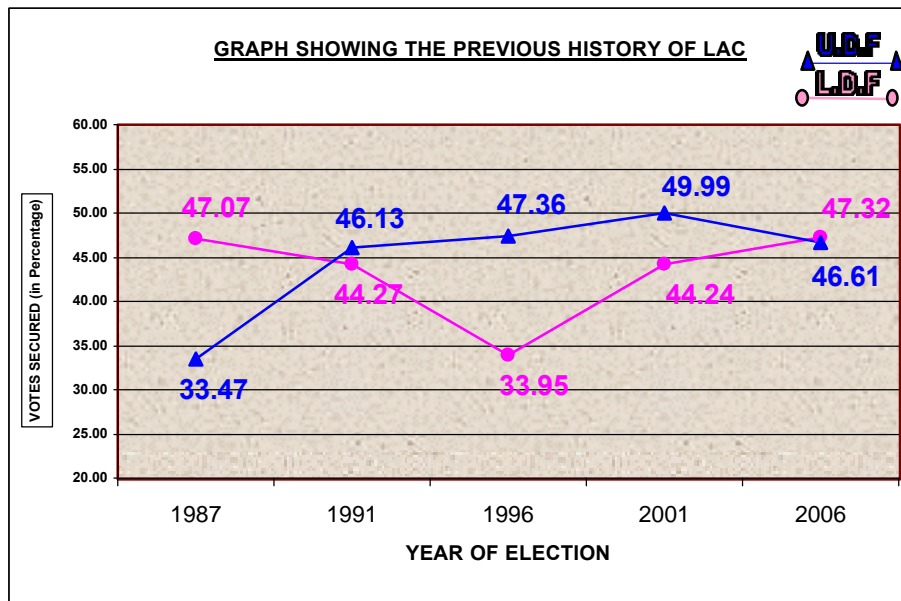

139 - NEYYATTINKARA LAC

PREVIOUS HISTORY OF LAC

Year	Electorate	Votes Polled	% of Poll	LDF Candidate	LDF Votes	LDF %	UDF Candidate	UDF Votes	UDF %	WINNER	Margin
1987	124092	96056	77.41	S R THANKARAJ	45212	47.07	K C THANKARAJ	32148	33.47	LDF	13064
1991	147046	106253	72.26	S R THANKARAJ	47042	44.27	THAMPANOR RAVI	49016	46.13	UDF	1974
1996	158515	107523	67.83	CHARUPARA RAVI	36500	33.95	THAMPANOR RAVI	50924	47.36	UDF	14424
2001	166114	112627	67.80	ROSE CHANDRAN	49830	44.24	THAMPANOR RAVI	56305	49.99	UDF	6475
2006	161090	106438	66.07	V J THANKAPPAN	50351	47.32	THAMPANOR RAVI	49605	46.61	LDF	746