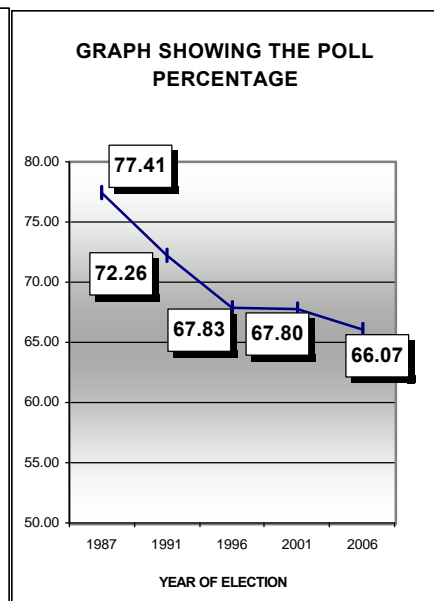

139 - NEYYATTINKARA LAC

PREVIOUS HISTORY OF LAC

Year	Electorate	Votes Polled	% of Poll	LDF Candidate	LDF Votes	LDF %	UDF Candidate	UDF Votes	UDF %	WINNER	Margin
1987	124092	96056	77.41	S R THANKARAJ	45212	47.07	K C THANKARAJ	32148	33.47	LDF	13064
1991	147046	106253	72.26	S R THANKARAJ	47042	44.27	THAMPANOR RAVI	49016	46.13	UDF	1974
1996	158515	107523	67.83	CHARUPARA RAVI	36500	33.95	THAMPANOR RAVI	50924	47.36	UDF	14424
2001	166114	112627	67.80	ROSE CHANDRAN	49830	44.24	THAMPANOR RAVI	56305	49.99	UDF	6475
2006	161090	106438	66.07	V J THANKAPPAN	50351	47.32	THAMPANOR RAVI	49605	46.61	LDF	746