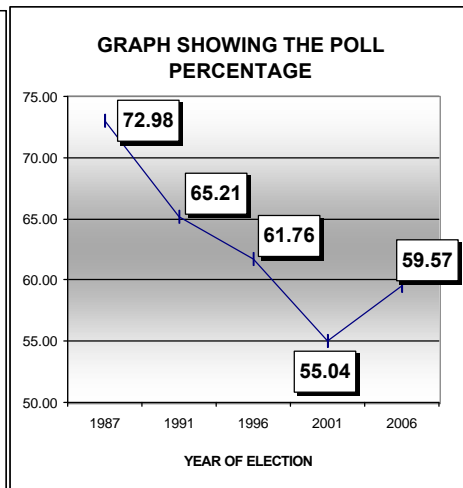

136 - THIRUVANANTHAPURAM EAST LAC

PREVIOUS HISTORY OF LAC

Year	Electorate	Votes Polled	% of Poll	LDF Candidate	LDF Votes	LDF %	UDF Candidate	UDF Votes	UDF %	WINNER	Margin
1987	117152	85501	72.98	K SANKARA NARAYANAN PILLAI	35562	41.59	UNNIKRISSHANN NAIR	23512	27.50	LDF	11727
1991	137221	89487	65.21	K SANKARA NARAYANAN PILLAI	33302	37.21	B VIJAYAKUMAR	41230	46.07	UDF	7928
1996	140342	86677	61.76	K.KRISHNA PILLAI	29911	34.51	B.VIJAYA KUMAR	32389	37.37	UDF	2478
2001	160274	88215	55.04	K.KRISHNA PILLAI	29351	33.27	B.VIJAYA KUMAR	43419	49.22	UDF	14068
2006	135171	80517	59.57	V SIVANKUTTY	34875	43.33	B.VIJAYA KUMAR	32599	40.50	LDF	2276