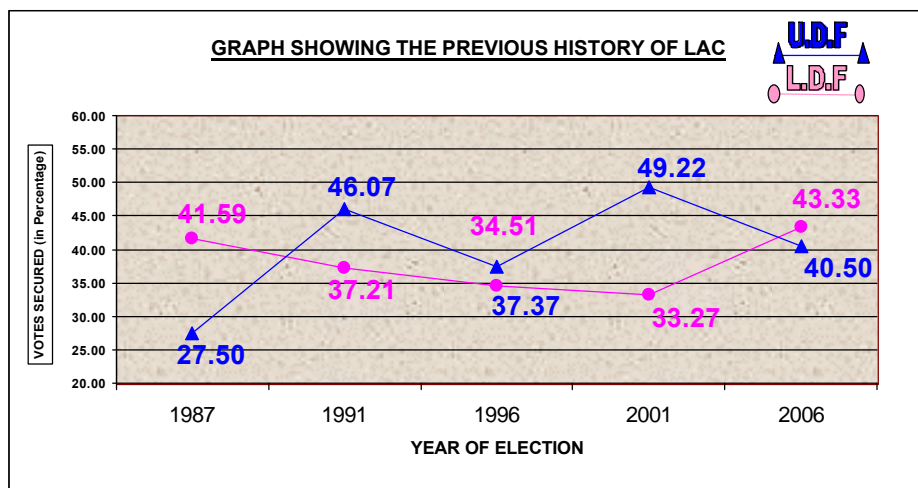

136 - THIRUVANANTHAPURAM EAST LAC

PREVIOUS HISTORY OF LAC

Year	Electorate	Votes Polled	% of Poll	LDF Candidate	LDF Votes	LDF %	UDF Candidate	UDF Votes	UDF %	WINNER	Margin
1987	117152	85501	72.98	K SANKARA NARAYANAN PILLAI	35562	41.59	UNNIKRISSHANN NAIR	23512	27.50	LDF	11727
1991	137221	89487	65.21	K SANKARA NARAYANAN PILLAI	33302	37.21	B VIJAYAKUMAR	41230	46.07	UDF	7928
1996	140342	86677	61.76	K.KRISHNA PILLAI	29911	34.51	B.VIJAYA KUMAR	32389	37.37	UDF	2478
2001	160274	88215	55.04	K.KRISHNA PILLAI	29351	33.27	B.VIJAYA KUMAR	43419	49.22	UDF	14068
2006	135171	80517	59.57	V SIVANKUTTY	34875	43.33	B.VIJAYA KUMAR	32599	40.50	LDF	2276