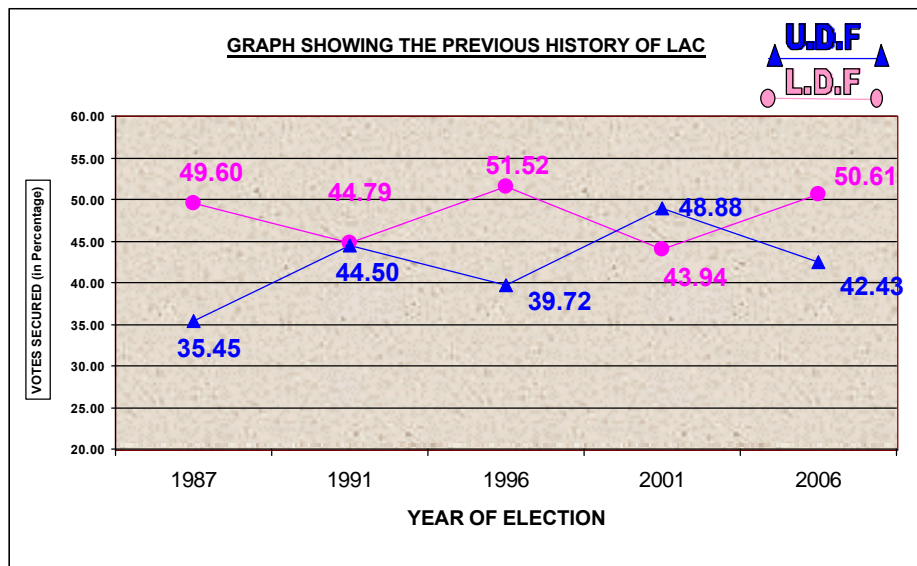

134 - THIRUVANANTHAPURAM NORTH LAC

PREVIOUS HISTORY OF LAC

Year	Electorate	Votes Polled	% of Poll	LDF Candidate.	LDF Votes	LDF %	UDF Candidate.	UDF Votes	UDF %	WINNER	Margin
1987	140159	107184	76.47	M VIJAYAKUMAR	53167	49.60	G. KARTHIKEYAN	38002	35.45	LDF	15165
1991	173461	118035	68.05	M VIJAYAKUMAR	52865	44.79	RAVEENDRAN THAMPI SARATH CHANDRA PRASAD	52525	44.50	LDF	340
1996	187779	121276	64.58	M VIJAYAKUMAR	62479	51.52		48170	39.72	LDF	14309
2001	211264	129300	61.20	M VIJAYAKUMAR	56818	43.94	K MOHAN KUMAR	63202	48.88	UDF	6384
2006	194130	118889	61.24	M VIJAYAKUMAR	60145	50.61	K MOHAN KUMAR	50421	42.43	LDF	9724