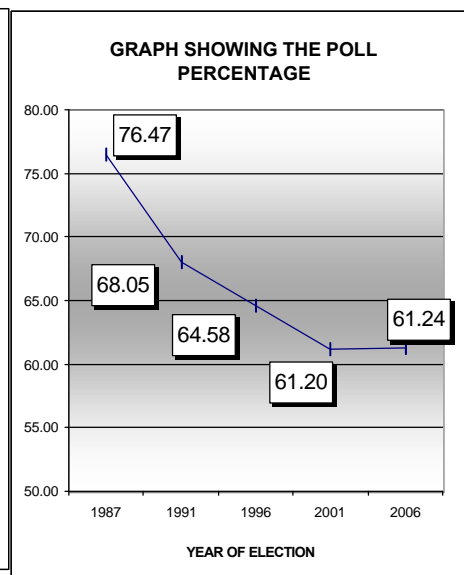

134 - THIRUVANANTHAPURAM NORTH LAC

PREVIOUS HISTORY OF LAC

Year	Electorate	Votes Polled	% of Poll	LDF Candidate.	LDF Votes	LDF %	UDF Candidate.	UDF Votes	UDF %	WINNER	Margin
1987	140159	107184	76.47	M VIJAYAKUMAR	53167	49.60	G. KARTHIKEYAN	38002	35.45	LDF	15165
1991	173461	118035	68.05	M VIJAYAKUMAR	52865	44.79	RAVEENDRAN THAMPI SARATH CHANDRA PRASAD	52525	44.50	LDF	340
1996	187779	121276	64.58	M VIJAYAKUMAR	62479	51.52		48170	39.72	LDF	14309
2001	211264	129300	61.20	M VIJAYAKUMAR	56818	43.94	K MOHAN KUMAR	63202	48.88	UDF	6384
2006	194130	118889	61.24	M VIJAYAKUMAR	60145	50.61	K MOHAN KUMAR	50421	42.43	LDF	9724