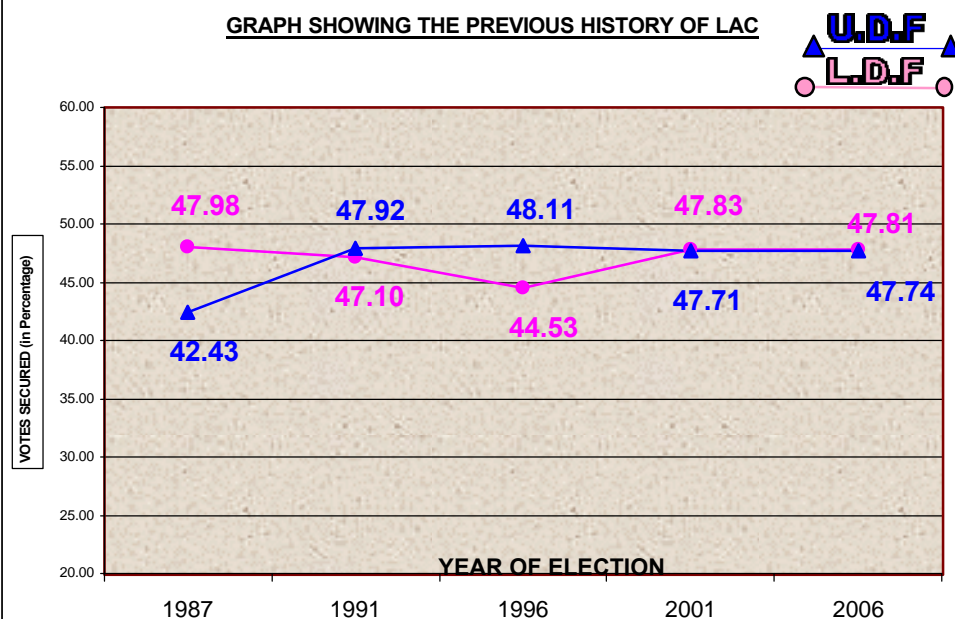

132 - NEDUMANGAD LAC

PREVIOUS HISTORY OF LAC

Year	Electorate	Votes Polled	% of Poll	LDF Candidate	LDF Votes	LDF %	UDF Candidate	UDF Votes	UDF %	WINNER	Margin
1987	125938	99857	79.29	K V SURENDRANATH	47914	47.98	PALODE RAVI	42371	42.43	LDF	5543
1991	154929	114100	73.65	K GOVINDA PILLAI	53739	47.10	PALODE RAVI	54678	47.92	UDF	939
1996	164525	118925	72.28	MANKODE RADHAKRISHNAN	52956	44.53	PALODE RAVI	57220	48.11	UDF	4264
2001	182135	130182	71.48	MANKODE RADHAKRISHNAN	62270	47.83	PALODE RAVI	62114	47.71	LDF	156
2006	171173	122766	71.72	MANKODE RADHAKRISHNAN	58674	47.81	PALODE RAVI	58589	47.74	LDF	85

GRAPH SHOWING THE PREVIOUS HISTORY OF LAC

GRAPH SHOWING THE POLL PERCENTAGE

CANDIDATES, RESULTS

Sl.No	Name Of Candidate	Sex/ Age	Catgry	Party	Symbol Allotted	VOTES SECURED		TOTAL	% Of Votes
						Gnl	Postal		
1	MANKODE RADHAKRISHNAN	M/41	GEN	CPI	Ears of Corn And Sickle	58210	464	58674	47.81
	4/356 MANKODE VEEDU, KARAKULAM, THIRUVANANTHAPURAM								
2	PALODE RAVI	M/56	GEN	INC	Hand	58377	212	58589	47.74
	6/155 THAZHATHU VEEDU, KOCHU VENGODE, PERINGAMALA,								
3	ADV. R SUBRAMNIAN POTTY	M/40	GEN	BJP	LOTUS	2969	1	2970	2.42
	KANYAKULANGARA MADHOM, VEMBAYAM P O,								
4	KARAKULAM SAJAN	M/29	SC	BSP	Elephant	1271	3	1274	1.04
	ALAYATHAZHA VEEDU, CHEKKAKONAM P O, KARAKULAM,								
5	S SREEKUMAR	M/30	GEN	IND	Book	758	0	758	0.62
	12/1241, SUCI, OFFICE, LAW COLLEGE JUNCTION, KUNNUKUZHI, TVPM								
6	RAVEENDRAN NAIR	M/62	GEN	IND	Shuttle	470	0	470	0.38
	25/337(1257), PARIYARATHU VEEDU, ARASUPARAMBU, NEDUMANGAD								
TOTAL						122055	680	122735	
MARGIN OF VICTORY						85			