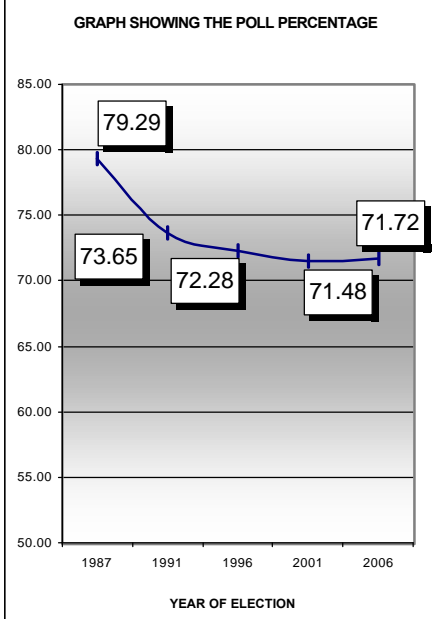

132 - NEDUMANGAD LAC

PREVIOUS HISTORY OF LAC

Year	Electorate	Votes Polled	% of Poll	LDF Candidate	LDF Votes	LDF %	UDF Candidate	UDF Votes	UDF %	WINNER	Margin
1987	125938	99857	79.29	K V SURENDRANATH	47914	47.98	PALODE RAVI	42371	42.43	LDF	5543
1991	154929	114100	73.65	K GOVINDA PILLAI	53739	47.10	PALODE RAVI	54678	47.92	UDF	939
1996	164525	118925	72.28	MANKODE RADHAKRISHNAN	52956	44.53	PALODE RAVI	57220	48.11	UDF	4264
2001	182135	130182	71.48	MANKODE RADHAKRISHNAN	62270	47.83	PALODE RAVI	62114	47.71	LDF	156
2006	171173	122766	71.72	MANKODE RADHAKRISHNAN	58674	47.81	PALODE RAVI	58589	47.74	LDF	85

GRAPH SHOWING THE PREVIOUS HISTORY OF LAC

GRAPH SHOWING THE POLL PERCENTAGE

CANDIDATES, RESULTS

Sl.No	Name Of Candidate	Sex/ Age	Catgry	Party	Symbol Allotted	VOTES SECURED		TOTAL	% Of Votes
						Gnl	Postal		
1	MANKODE RADHAKRISHNAN	M/41	GEN	CPI	Ears of Corn And Sickle	58210	464	58674	47.81
	4/356 MANKODE VEEDU, KARAKULAM, THIRUVANANTHAPURAM								
2	PALODE RAVI	M/56	GEN	INC	Hand	58377	212	58589	47.74
	6/155 THAZHATHU VEEDU, KOCHU VENGODE, PERINGAMALA,								
3	ADV. R SUBRAMNIAN POTTY	M/40	GEN	BJP	LOTUS	2969	1	2970	2.42
	KANYAKULANGARA MADHOM, VEMBAYAM P O,								
4	KARAKULAM SAJAN	M/29	SC	BSP	Elephant	1271	3	1274	1.04
	ALAYATHAZHA VEEDU, CHEKKAKONAM P O, KARAKULAM,								
5	S SREEKUMAR	M/30	GEN	IND	Book	758	0	758	0.62
	12/1241, SUCI, OFFICE, LAW COLLEGE JUNCTION, KUNNUKUZHI, TVPM								
6	RAVEENDRAN NAIR	M/62	GEN	IND	Shuttle	470	0	470	0.38
	25/337(1257), PARIYARATHU VEEDU, ARASUPARAMBU, NEDUMANGAD								
TOTAL						122055	680	122735	
MARGIN OF VICTORY						85			