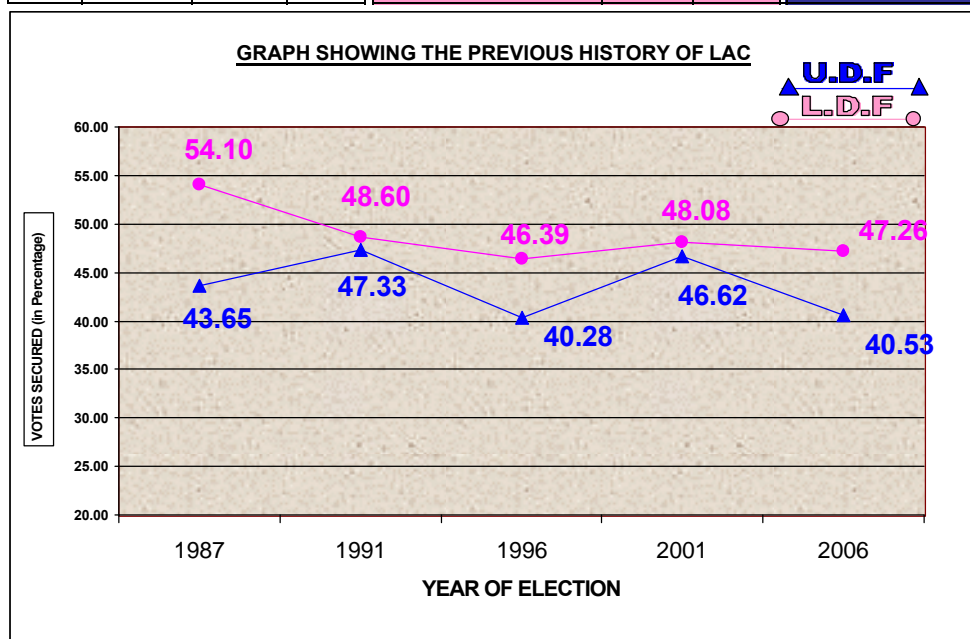

130 - VAMANAPURAM LAC

PREVIOUS HISTORY OF LAC

Year	Electorate	Votes Polled	% of Poll	LDF Candidate	LDF Votes	LDF %	UDF Candidate.	UDF Votes	UDF %	WINNER	Margin
1987	120576	96885	80.35	KOLIYAKODE KRISHNAN NAIR	52410	54.10	PEETHAMBARA KURUP	42294	43.65	LDF	10116
1991	147842	107513	72.72	KOLIYAKODE KRISHNAN NAIR	52248	48.60	PARAMESHWARAN	50882	47.33	LDF	1366
1996	150522	104528	69.44	PIRPANCODE MURALI	48491	46.39	C K SITARAM	42105	40.28	LDF	6386
2001	160262	109704	68.45	PIRPANCODE MURALI	52749	48.08	S SHINE	51140	46.62	LDF	1609
2006	145921	96803	66.34	J ARUNDHATHI	45743	47.26	S SHINE	39234	40.53	LDF	6509