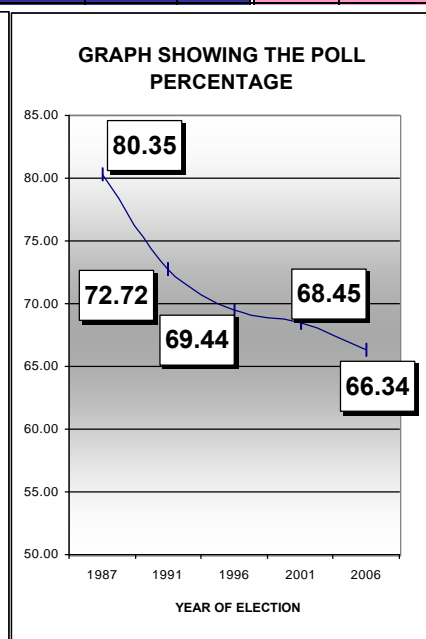

130 - VAMANAPURAM LAC

PREVIOUS HISTORY OF LAC

Year	Electorate	Votes Polled	% of Poll	LDF Candidate	LDF Votes	LDF %	UDF Candidate.	UDF Votes	UDF %	WINNER	Margin
1987	120576	96885	80.35	KOLIYAKODE KRISHNAN NAIR	52410	54.10	PEETHAMBARA KURUP	42294	43.65	LDF	10116
1991	147842	107513	72.72	KOLIYAKODE KRISHNAN NAIR	52248	48.60	PARAMESHWARAN	50882	47.33	LDF	1366
1996	150522	104528	69.44	PIRPANCODE MURALI	48491	46.39	C K SITARAM	42105	40.28	LDF	6386
2001	160262	109704	68.45	PIRPANCODE MURALI	52749	48.08	S SHINE	51140	46.62	LDF	1609
2006	145921	96803	66.34	J ARUNDHATHI	45743	47.26	S SHINE	39234	40.53	LDF	6509