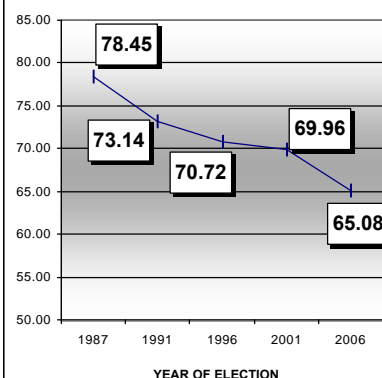

### PREVIOUS HISTORY OF LAC

Year	Electorate	Votes Polled	% of Poll	Name of LDF Camd.	LDF Votes	LDF %	Name of UDF Camd.	UDF Votes	UDF %	WINNER	Margin
1987	122914	96428	78.45	P RAVINDRAN	46501	48.22	C V PADMARAJAN	44045	45.68	LDF	2456
1991	147686	108023	73.14	P RAVINDRAN	49244	45.59	C V PADMARAJAN	53755	49.76	UDF	4511
1996	155086	109681	70.72	P RAVINDRAN	49083	44.75	C V PADMARAJAN	46969	42.82	LDF	2114
2001	160402	112215	69.96	N ANIRUDHAN	52757	47.01	G PRATHAPA VARMA THAMPAN	53304	47.50	UDF	547
2006	160650	104547	65.08	N ANIRUDHAN	59379	56.81	G PRATHAPA VARMA THAMPAN	36199	34.63	LDF	23180

**GRAPH SHOWING THE PREVIOUS HISTORY OF LAC**

**U.D.F**  
**L.D.F**

**GRAPH SHOWING THE POLL PERCENTAGE**