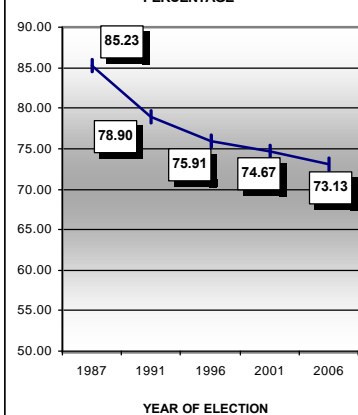

GRAPH SHOWING THE POLL PERCENTAGE

CANDIDATES, RESULTS

Sl. No	Name Of Candidate	Sex/ Age	Cat.	Party	Symbol Allotted	VOTES SECURED		TOTAL	% OF VOTES
						GENL	POSTAL		
1	C.DIVAKARAN	M / 62	GEN	CPI	Ears of Corn And Sickle	52993	294	53287	52.12
	Deepam, Thottam, Manakkadu, Thiruvananthapuram								
2	ADV.RAJAN BABU	M / 57	GEN	JPSS	Bus	40601	190	40791	39.90
	49/2349, Giri Nagar South, Kochi 20								
3	N.PARAMESWARAN POTTY	M / 53	GEN	IND	Television	3638	15	3653	3.57
	Thenganathu Madom, Pangankulangara, Vavakkavu P O,								
4	ANIL VAZHAPPALLY	M / 38	GEN	BJP	Lotus	2831	5	2836	2.77
	S K Nivas (Vazhappallil), Kurungappally, Vavakkavu P O,								
5	ADV.S.PRAHLADAN	M / 50	GEN	BSP	Elephant	840	0	840	0.82
	Valliyil House, Kidangayam North, Patharam P O,								
6	T H MUHAMMED KUNJU	M / 58	GEN	IND	Banana	479	0	479	0.47
	Thundil Veedu, Pallisseril, Sasthamkotta								
7	N.GOPINATHAN	M / 60	GEN	IND	Aeroplane	351	0	351	0.34
	Thejus, Jayan Nagar, Thevally, Kollam								
TOTAL						101733	504	102237	
MARGIN OF VICTORY						12496			

INVALID / UNCOUNTED VOTES :- 22   TOTAL VOTES POLLED :- 102259