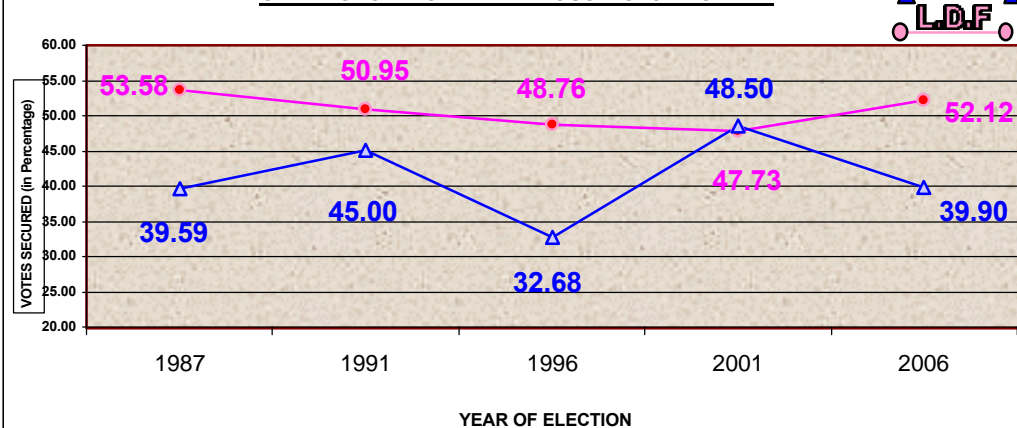

121 KARUNAGAPPALLY LAC

PREVIOUS HISTORY OF LAC

Year	Electorate	Votes Polled	% of Poll	Name of LDF Camd.	LDF Votes	LDF %	Name of UDF Camd.	UDF Votes	UDF %	WINNER	Margin
1987	106485	90754	85.23	P S SREENIVASAN	48622	53.58	K C RAJAN	35927	39.59	LDF	12695
1991	133274	105158	78.90	P S SREENIVASAN	53576	50.95	JAMEELA IBRAHIM	47326	45.00	LDF	6250
1996	133989	101706	75.91	E CHANDRASEKARAN NAIR	49587	48.76	SAJITH	33237	32.68	LDF	16350
2001	146933	109709	74.67	K C PILLAI	52367	47.73	A N RAJAN BABU	53206	48.50	UDF	839
2006	139839	102259	73.13	C DIVAKARAN	53287	52.12	A N RAJAN BABU	40791	39.90	LDF	12496

GRAPH SHOWING THE PREVIOUS HISTORY OF LAC

GRAPH SHOWING THE POLL PERCENTAGE

CANDIDATES, RESULTS

Sl. No	Name Of Candidate	Sex/ Age	Cat.	Party	Symbol Allotted	VOTES SECURED		TOTAL	% OF VOTES
						GENL	POSTAL		
1	C.DIVAKARAN	M / 62	GEN	CPI	Ears of Corn And Sickle	52993	294	53287	52.12
	Deepam, Thottam, Manakkadu, Thiruvananthapuram								
2	ADV.RAJAN BABU	M / 57	GEN	JPSS	Bus	40601	190	40791	39.90
	49/2349, Giri Nagar South, Kochi 20								
3	N.PARAMESWARAN POTTY	M / 53	GEN	IND	Television	3638	15	3653	3.57
	Thenganathu Madom, Pangankulangara, Vavakkavu P O,								
4	ANIL VAZHAPPALLY	M / 38	GEN	BJP	Lotus	2831	5	2836	2.77
	S K Nivas (Vazhappallil), Kurungappally, Vavakkavu P O,								
5	ADV.S.PRAHLADAN	M / 50	GEN	BSP	Elephant	840	0	840	0.82
	Valliyil House, Kidangayam North, Patharam P O,								
6	T H MUHAMMED KUNJU	M / 58	GEN	IND	Banana	479	0	479	0.47
	Thundil Veedu, Pallisseril, Sasthamkotta								
7	N.GOPINATHAN	M / 60	GEN	IND	Aeroplane	351	0	351	0.34
	Thejus, Jayan Nagar, Thevally, Kollam								
TOTAL						101733	504	102237	
MARGIN OF VICTORY						12496			