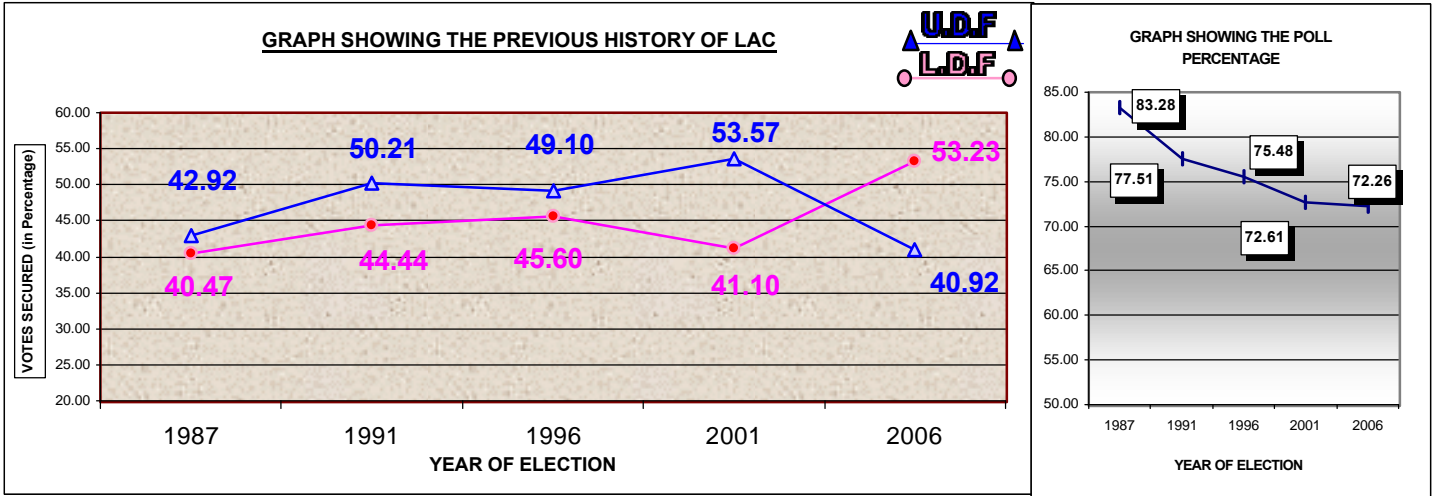

117 KOTTARAKARA LAC

PREVIOUS HISTORY OF LAC

Year	Electorate	Votes Polled	% of Poll	Name of LDF Camd.	LDF Votes	LDF %	Name of UDF Camd.	UDF Votes	UDF %	WINNER	Margin
1987	102999	85778	83.28	E RAJENDRAN	34716	40.47	R BALAKRISHNA PILLAI	36813	42.92	UDF	2097
1991	121091	93857	77.51	GEORGE MATHEW	41707	44.44	R BALAKRISHNA PILLAI	47122	50.21	UDF	5415
1996	127999	96613	75.48	GEORGE MATHEW	44054	45.60	R BALAKRISHNA PILLAI	47433	49.10	UDF	3379
2001	143170	103957	72.61	RAVEENDRAN NAI	42723	41.10	R BALAKRISHNA PILLAI	55691	53.57	UDF	12968
2006	135841	98156	72.26	Adv.P AISHA POTTI	52243	53.23	R BALAKRISHNA PILLAI	40156	40.92	LDF	12087