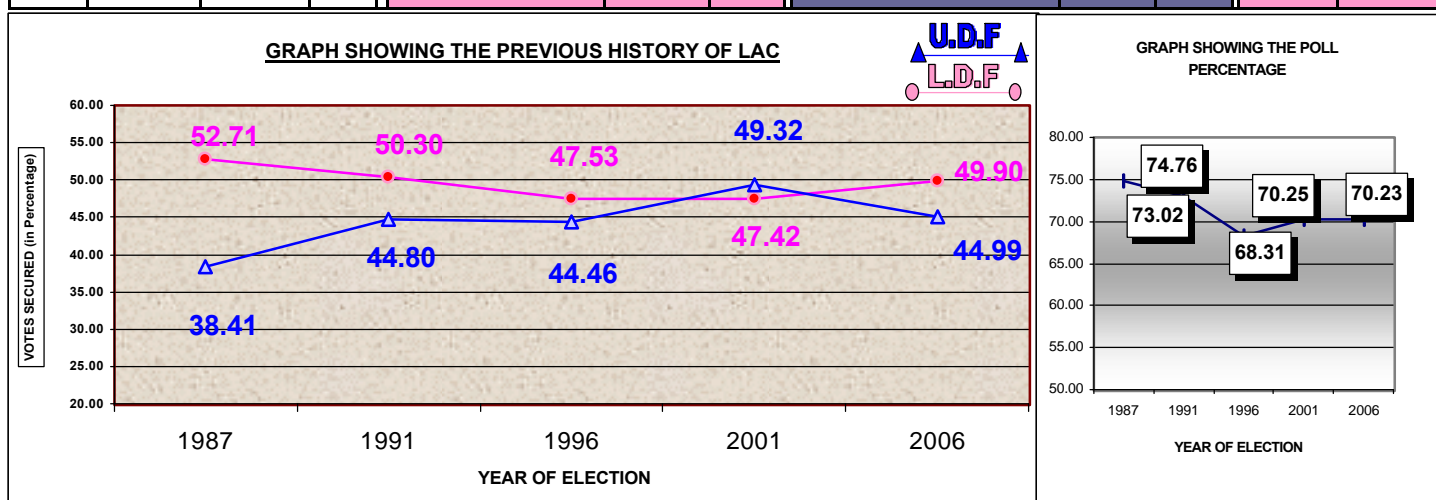

116 CHADAYAMANGALAM LAC

PREVIOUS HISTORY OF LAC

Year	Electorate	Votes Polled	% of Poll	Name of LDF Camd.	LDF Votes	LDF %	Name of UDF Camd.	UDF Votes	UDF %	WINNER	Margin
1987	105365	78773	74.76	K R CHANDRAMOH	41524	52.71	RADHAKRISHNA PILLA	30255	38.41	LDF	11269
1991	125293	91494	73.02	E RAJENDRAN	46025	50.30	HIDUR MOHAMMED	40986	44.80	LDF	5039
1996	131047	89522	68.31	R LATHA DEVI	42550	47.53	P. GOPALAKRISHNAN	39804	44.46	LDF	2746
2001	143376	100728	70.25	R LATHA DEVI	47764	47.42	P. GOPALAKRISHNAN	49683	49.32	UDF	1919
2006	134953	94773	70.23	MULLAKKARA RATNAKARAN	47284	49.90	P. GOPALAKRISHNAN	42631	44.99	LDF	4653