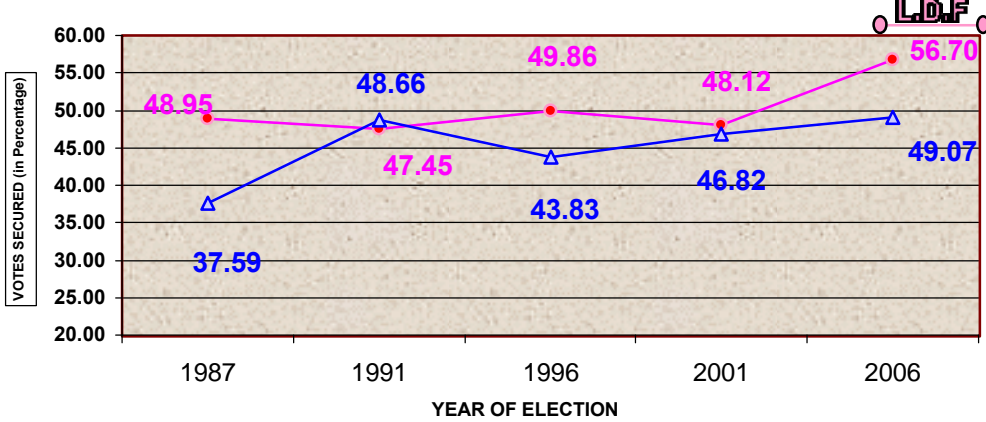

115 PUNALOOR LAC

PREVIOUS HISTORY OF LAC

Year	Electorate	Votes Polled	% of Poll	Name of LDF Camd.	LDF Votes	LDF %	Name of UDF Camd.	UDF Votes	UDF %	WINNER	Margin
1987	127486	97537	76.51	CHITHARANJAN	47745	48.95	SURENDRAN PILLAI	36669	37.59	LDF	11076
1991	153639	109032	70.97	M RATNAKARAN	51738	47.45	PUNALOOR MADHU	53050	48.66	UDF	1312
1996	159320	111064	69.71	P K SREENIVASAN	55382	49.86	PUNALOOR MADHU	48684	43.83	LDF	6698
2001	172072	118598	68.92	P S SUPAL	57065	48.12	HIDUR MOHAMMED	55522	46.82	LDF	1543
2006	158123	113437	71.74	K RAJU	58895	56.70	M V RAGHAVAN	50970	49.07	LDF	7925

GRAPH SHOWING THE PREVIOUS HISTORY OF LAC