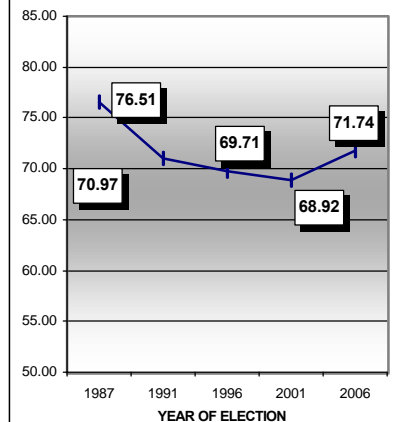

GRAPH SHOWING THE POLL PERCENTAGE

CANDIDATES, RESULTS

Sl.No	Name Of Candidate	Sex/ Age	Cat.	Party	Symbol Allotted	VOTES SECURED		TOTAL	% OF VOTES
						GENL	POSTAL		
1	ADV.K.RAJU	M / 52	GEN	CPI	Ears of Corn And Sickle	58667	228	58895	51.92
	Puthanpura Veedu,Nettayam, Nediya,								
2	M.V.RAGHAVAN	M / 72	GEN	CMPK SC	Aeroplane	50852	118	50970	44.93
	Bernassery P O,Kannur,								
3	THOLLUR RAJAGOPALAN	M / 35	SC	BSP	Elephant	1258	0	1258	1.11
	Charuvila Veedu,Thollur,Idamulakkal								
4	KOTTIYAM NAISAM	M / 38	GEN	IND	Book	1113	1	1114	0.98
	Adonix House,Kottiyam,								
5	SANTHOSH S	M / 35	GEN	IND	Banana	764	0	764	0.67
	DEVA BHAVAN,IDAMULACKAL P O,ANCHAL								
6	MADAPPARA MURALEEDHARAN	M /58	GEN	IND	Hat	432	0	432	0.38
	MADAPPARA CHARUVILA VEEDU, ILAMBAL P O,PUNALOOR								
TOTAL						113086	347	113433	
MARGIN OF VICTORY						7925			

INVALID / UNCOUNTED VOTES :- 4   TOTAL VOTES POLLED :- 113437