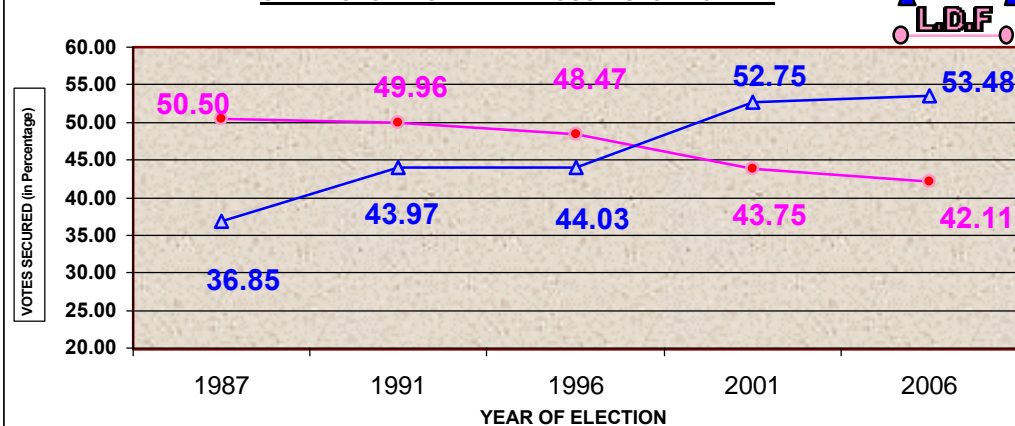

114 PATHANAPURAM LAC

PREVIOUS HISTORY OF LAC

Year	Electorate	Votes Polled	% of Poll	Name of LDF Camd.	LDF Votes	LDF %	Name of UDF Camd.	UDF Votes	UDF %	WINNER	Margin
1987	114086	92292	80.90	E CHANDRASEKAR	46611	50.50	A GEORGE	34008	36.85	LDF	12603
1991	138414	100672	72.73	K PRAKASH BABU	50295	49.96	V RAGHAKRISHNAN	44267	43.97	LDF	6028
1996	144185	101148	70.15	K PRAKASH BABU	49023	48.47	THOMAS KUTIRAVATHOM	44536	44.03	LDF	4487
2001	155397	110383	71.03	K PRAKASH BABU	48294	43.75	K B GANESH KUMAR	58224	52.75	UDF	9930
2006	144025	103883	72.13	K R CHANDRAMOHANAN	43740	42.11	K B GANESH KUMAR	55554	53.48	UDF	11814

GRAPH SHOWING THE PREVIOUS HISTORY OF LAC