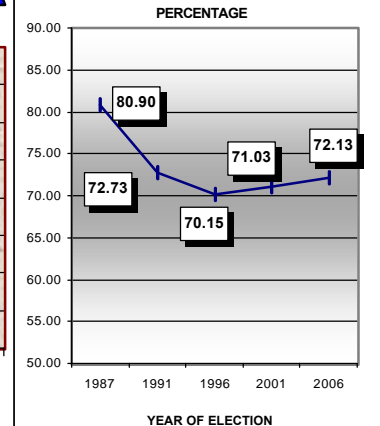

GRAPH SHOWING THE POLL PERCENTAGE

CANDIDATES, RESULTS

Sl.No	Name Of Candidate	Sex/ Age	Cat.	Party	Symbol Allotted	VOTES SECURED		TOTAL	% OF VOTES
						GENL	POSTAL		
1	K B GANESH KUMAR	M / 39	GEN	KC(B)	Book	55405	149	55554	53.48
	Keezhootu Veedu, Kizhakkekara, Kottarakkara P O, Kottarakkara								
2	K.R.CHANDRAMOHANAN	M / 57	GEN	CPI	Ears of Corn And Sickle	43542	198	43740	42.11
	Kailas Vihar, Kizhakkekara, Kottarakkara P.O, Kottarakkara								
3	VILAKKUDI CHANDRAN	M / 39	GEN	BJP	Lotus	2332	2	2334	2.25
	Thulasi Bhavanam, Vilakkudi P O,								
4	ANEESH ANTONY	M / 26	GEN	IND	Railway Engine	859	0	859	0.83
	Raj Bhavan, Kadakkamon, Nadukkunnu P O, Pathanapuram								
5	MADAPPARA MURALEEDHARAN	M / 58	GEN	IND	Hat	615	0	615	0.59
	Madappara Charuvila Veedu, Ilampal P O, Punalur								
6	KUZHICHEYIL SUNIL	M / 31	SC	BSP	Elephant	526	0	526	0.51
	Kuzhicheyil Veedu, Plachery P.O, Kalayanadu, Punalur								
7	S.KRISHNAN KUTTY	M / 51	GEN	IND	Banana	248	0	248	0.24
	Panarazhikathu Veedu, Neeleswaram P O, Kottarakkara								
TOTAL						103527	349	103876	
MARGIN OF VICTORY						11814			

INVALID / UNCOUNTED VOTES :- 7   TOTAL VOTES POLLED :- 103883