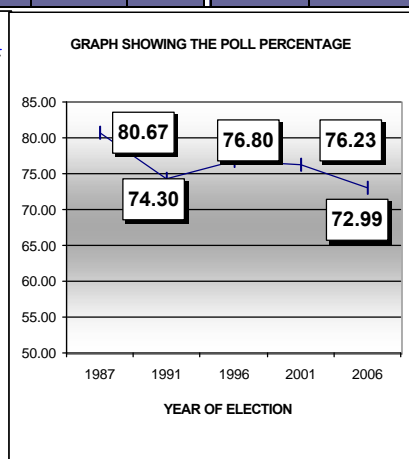

113 KONNI LAC

PREVIOUS HISTORY OF LAC

Year	Electorate	Votes Polled	% of Poll	Name of LDF Camd.	LDF Votes	LDF %	Name of UDF Camd.	UDF Votes	UDF %	WINNER	Margin
1987	103680	83636	80.67	V S CHANDRASEK	37767	45.16	CHITTOR SANKARAN NAIR	40059	47.90	UDF	2292
1991	120946	89867	74.30	A PADMAKUMAR	42531	47.33	C P RAMACHANDRAN	41615	46.31	LDF	916
1996	121630	93415	76.80	A PADMAKUMAR	42668	45.68	ADOOR PRAKASH	43474	46.54	UDF	806
2001	130754	99677	76.23	KADAMANITTA RAMAKRISHNAN	40262	40.39	ADOOR PRAKASH	54312	54.49	UDF	14050
2006	128760	93985	72.99	V R SIVARAJAN	36550	38.90	ADOOR PRAKASH	51445	54.75	UDF	14895