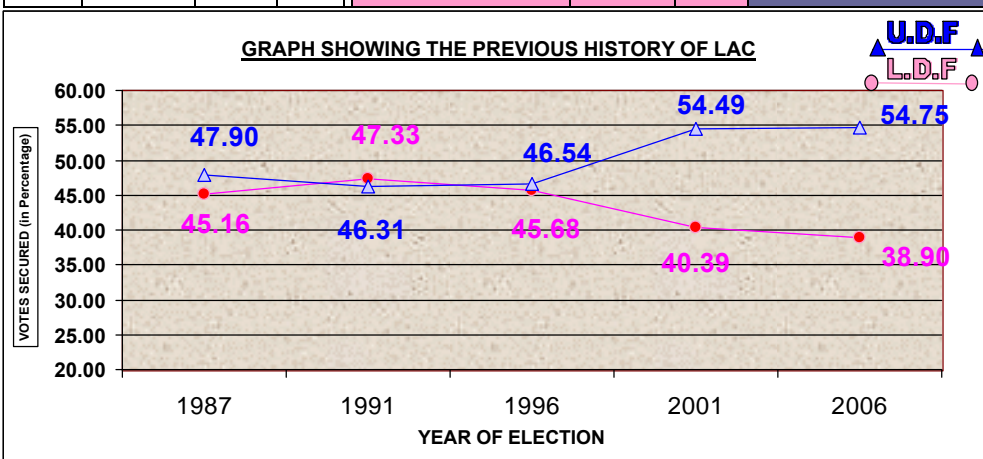

113 KONNI LAC

PREVIOUS HISTORY OF LAC

Year	Electorate	Votes Polled	% of Poll	Name of LDF Camd.	LDF Votes	LDF %	Name of UDF Camd.	UDF Votes	UDF %	WINNER	Margin
1987	103680	83636	80.67	V S CHANDRASEK	37767	45.16	CHITTOR SANKARAN NAIR	40059	47.90	UDF	2292
1991	120946	89867	74.30	A PADMAKUMAR	42531	47.33	C P RAMACHANDRAN	41615	46.31	LDF	916
1996	121630	93415	76.80	A PADMAKUMAR	42668	45.68	ADOOR PRAKASH	43474	46.54	UDF	806
2001	130754	99677	76.23	KADAMANITTA RAMAKRISHNAN	40262	40.39	ADOOR PRAKASH	54312	54.49	UDF	14050
2006	128760	93985	72.99	V R SIVARAJAN	36550	38.90	ADOOR PRAKASH	51445	54.75	UDF	14895