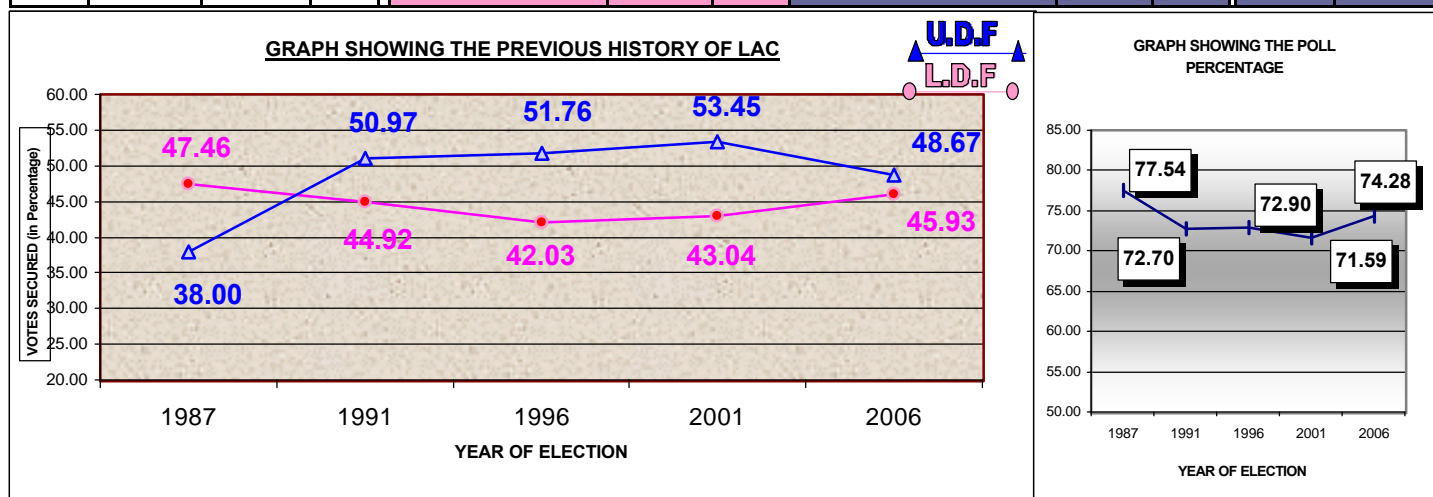

109 MAVELIKKARA LAC

PREVIOUS HISTORY OF LAC

Year	Electorate	Votes Polled	% of Poll	Name of LDF Camd.	LDF Votes	LDF %	Name of UDF Camd.	UDF Votes	UDF %	WINNER	Margin
1987	111907	86771	77.54	S GOVINDA KURP	41178	47.46	K P RAMACHANDRAN	32977	38.00	LDF	8201
1991	135734	98677	72.70	S GOVINDA KURP	44322	44.92	M MURALI	50292	50.97	UDF	5970
1996	137248	100056	72.90	P N VISHWANATHA	42053	42.03	M MURALI	51784	51.76	UDF	9731
2001	147414	105532	71.59	N V PRADEEP KUM	45419	43.04	M MURALI	56402	53.45	UDF	10983
2006	131267	97505	74.28	G RAJAMMA	44777	45.93	M MURALI	47449	48.67	UDF	2672