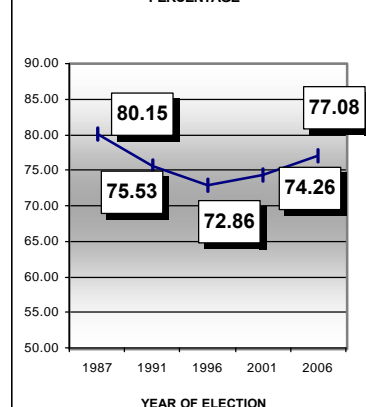

GRAPH SHOWING THE POLL PERCENTAGE

CANDIDATES, RESULTS

Sl No	Name Of Candidate	Sex/ Age	Cat.	Party	Symbol Allotted	VOTES SECURED		TOTAL	% OF VOTES
						GENL	POSTAL		
1	C K SADASIVAN Chunkappurackal , Kuppappuram P O, Alappuzha	M/52	GEN	CPIM	Hammer, Sickle and Star	49306	391	49697	49.79
2	ADV.C.R.JAYAPRAKASH ASWATHI,CHIRAKKADAVAM, KAYAMKULAM P.O., KAYAMKULAM	M/58	GEN	INC	Hand	43565	300	43865	43.94
3	PALAMUTTATHU VIJAYAKUMAR Palamuttathu Veedu,Peringala P.O, Kayamkulam	M/39	GEN	BJP	Lotus	4661	15	4676	4.68
4	D SURESH KUMAR THENGUMTHARAYIL, ARUNOOTTIMANGALAM.P.O.,MAVELIKKARA	M/41	SC	BSP	Elephant	448	0	448	0.45
5	K.SADASIVAN THANNIKATHARA THEKKE, CHERAVALLI,KAYAMKULAM	M/41	SC	IND	BELL	358	0	358	0.36
6	C N JAYAPRAKASH KUTTIKATTU HOUSE,MALAMEL BHAGOM,KEERIKADU PO, KAYAMKULAM	M/43	GEN	IND	Glass Tumbler	233	1	234	0.23
7	E.N.SHANTHIRAJ SUCI OFFICE NO.107, KALEEKAL COMPLEX,NERA MSM COLEGE,KAYAMKULAM	F/30	GEN	IND	Book	203	0	203	0.20
8	DR.K.KISHORE KUMAR ASOKA BHAVAN, NEAR MSM COLLEGE, KAYAMKULAM	M/55	GEN	IND	AXE	189	0	189	0.19
9	K.B.JAYAPRAKASH KATTIL,KOCHUMURI SOUTH,KRISHNAPURAM,KAYAMKULAM	M/38	GEN	IND	Shuttle	151	0	151	0.15
TOTAL						99114	707	99821	
MARGIN OF VICTORY						5832			

INVALID / UNCOUNTED VOTES :- 12

TOTAL VOTES POLLED :- 99833