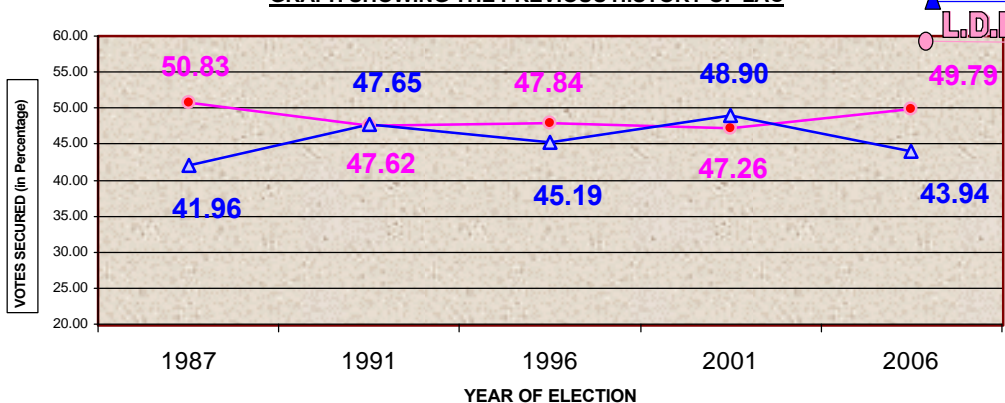

104 KAYAMKULAM LAC

PREVIOUS HISTORY OF LAC

Year	Electorate	Votes Polled	% of Poll	Name of LDF Camd.	LDF Votes	LDF %	Name of UDF Camd.	UDF Votes	UDF %	WINNER	Margin
1987	107957	86530	80.15	M R GOPALAKRISHN	43986	50.83	K GOPINATHAN	36306	41.96	LDF	7680
1991	129702	97969	75.53	M R GOPALAKRISHN	46649	47.62	THACHADY PRABHAKAR	46682	47.65	UDF	33
1996	137065	99862	72.86	G SUDHAKARAN	47776	47.84	THACHADY PRABHAKAR	45129	45.19	LDF	2647
2001	144418	107246	74.26	G SUDHAKARAN	50680	47.26	M M HASSAN	52444	48.90	UDF	1764
2006	129524	99833	77.08	C K SADASIVAN	49697	49.79	C R JAYAPRAKASH	43865	43.94	LDF	5832

GRAPH SHOWING THE PREVIOUS HISTORY OF LAC