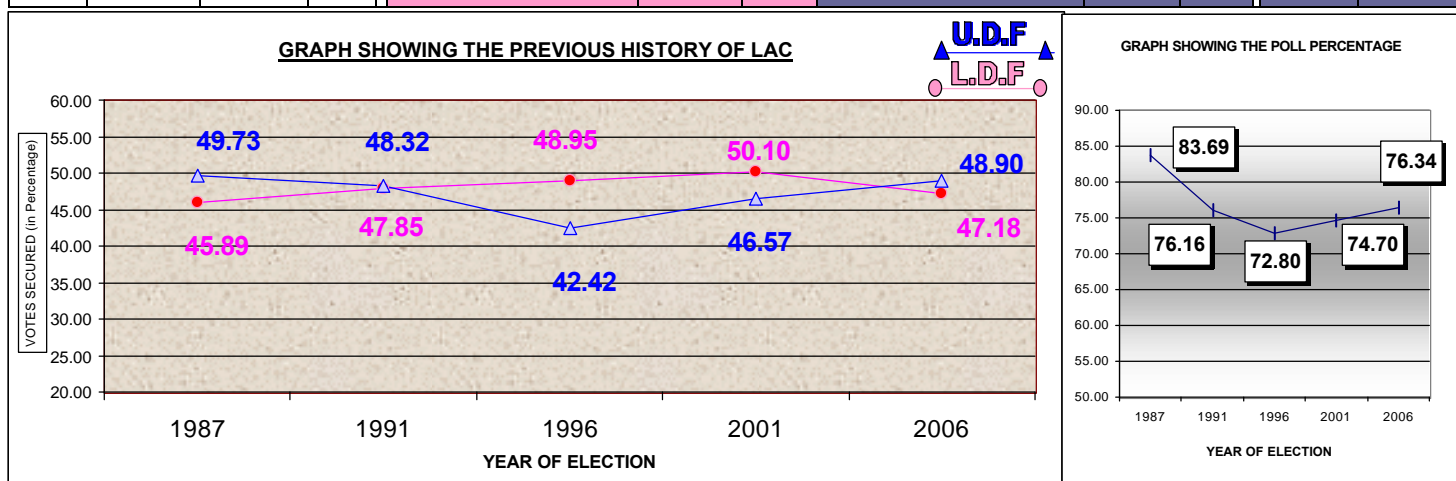

### PREVIOUS HISTORY OF LAC

Year	Electorate	Votes Polled	% of Poll	Name of LDF Camd.	LDF Votes	LDF %	Name of UDF Camd.	UDF Votes	UDF %	WINNER	Margin
1987	118745	99374	83.69	A V THAMARAKSHAN	45603	45.89	RAMESH CHENITHALA	49420	49.73	UDF	3817
1991	143739	109465	76.16	A V THAMARAKSHAN	52376	47.85	K K SREENIVASAN	52891	48.32	UDF	515
1996	151681	110423	72.80	A V THAMARAKSHAN	54055	48.95	N MOHANKUMAR	46837	42.42	LDF	7218
2001	158829	118641	74.70	T K DEVAKUMAR	59439	50.10	A V THAMARAKSHAN	55252	46.57	LDF	4187
2006	144188	110075	76.34	T K DEVAKUMAR	51901	47.18	B BABUPRASAD	53787	48.90	UDF	1886