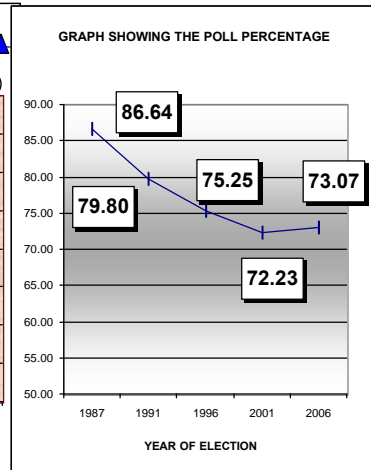

101 AMBALAPUZHA

PREVIOUS HISTORY OF LAC

Year	Electorate	Votes Polled	% of Poll	Name of LDF Camd.	LDF Votes	LDF %	Name of UDF Camd.	UDF Votes	UDF %	WINNER	Margin
1987	102169	88522	86.64	G SUDHAKARAN	41814	47.24	V DINAKARAN	41938	47.38	UDF	124
1991	127784	101973	79.80	C K SADASIVAN	48150	47.22	V DINAKARAN	46617	45.72	LDF	1533
1996	133155	100204	75.25	SUSEELA GOPALA	47968	47.87	DEVADATH G	45710	45.62	LDF	2258
2001	143058	103325	72.23	C K SADASIVAN	48602	47.04	D SUGUTHAN	53119	51.41	UDF	4517
2006	128577	93953	73.07	G SUDHAKARAN	50040	53.27	D SUGUTHAN	38111	40.57	LDF	11929

GRAPH SHOWING THE PREVIOUS HISTORY OF LAC

GRAPH SHOWING THE POLL PERCENTAGE

CANDIDATES, RESULTS

Sl No	Name Of Candidate	Sex/ Age	Cat.	Party	Symbol Allotted	VOTES SECURED		TOTAL	% OF VOTES
						GENL	POSTAL		
1	G SUDHAKARAN NAVANEETHAM,PUNNAPRA NORTH,ALAPPUZHA	M / 59	GEN	CPIM	Hammer, Sickle and Star	49810	230	50040	53.27
2	ADV. D.SUGATHAN AMBALAPPUZHA HOUSE,ZILLA COURT WARD,ALAPPUZHA	M / 58	GEN	DIC K	Television	37981	130	38111	40.57
3	G.BALADEVAN VAISAKH,KOMANA,,AMBALAPPUZHA	M / 65	GEN	BJP	Lotus	2587	4	2591	2.76
4	K.R.SASI SUCI CENTER, AMBALAPPUZHA	M / 47	GEN	IND	Book	1810	1	1811	1.93
5	K.J.CHANDRAMOHAN KOCHUPARAMBU,KAINAKARI, ALAPPUZHA	M / 56	GEN	BSP	Elephant	797	0	797	0.85
6	SALEENA REHIM KUZHIYATH, NOORANAD, MAVELIKARA	F / 39	GEN	ADMK	Banana	582	0	582	0.62
TOTAL						93567	365	93932	
MARGIN OF VICTORY						11929			