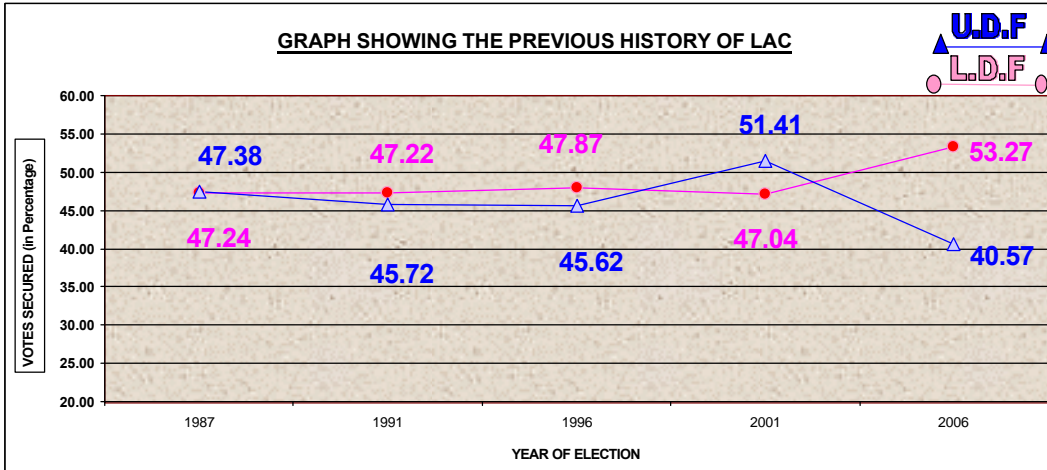

101 AMBALAPUZHA

PREVIOUS HISTORY OF LAC

Year	Electorate	Votes Polled	% of Poll	Name of LDF Camd.	LDF Votes	LDF %	Name of UDF Camd.	UDF Votes	UDF %	WINNER	Margin
1987	102169	88522	86.64	G SUDHAKARAN	41814	47.24	V DINAKARAN	41938	47.38	UDF	124
1991	127784	101973	79.80	C K SADASIVAN	48150	47.22	V DINAKARAN	46617	45.72	LDF	1533
1996	133155	100204	75.25	SUSEELA GOPALA	47968	47.87	DEVADATH G	45710	45.62	LDF	2258
2001	143058	103325	72.23	C K SADASIVAN	48602	47.04	D SUGUTHAN	53119	51.41	UDF	4517
2006	128577	93953	73.07	G SUDHAKARAN	50040	53.27	D SUGUTHAN	38111	40.57	LDF	11929

GRAPH SHOWING THE PREVIOUS HISTORY OF LAC

GRAPH SHOWING THE POLL PERCENTAGE

CANDIDATES, RESULTS

Sl No	Name Of Candidate	Sex/ Age	Cat.	Party	Symbol Allotted	VOTES SECURED		TOTAL	% OF VOTES
						GENL	POSTAL		
1	G SUDHAKARAN NAVANEETHAM,PUNNAPRA NORTH,ALAPPUZHA	M / 59	GEN	CPIM	Hammer, Sickle and Star	49810	230	50040	53.27
2	ADV. D.SUGATHAN AMBALAPPUZHA HOUSE,ZILLA COURT WARD,ALAPPUZHA	M / 58	GEN	DIC K	Television	37981	130	38111	40.57
3	G.BALADEVAN VAISAKH,KOMANA,,AMBALAPPUZHA	M / 65	GEN	BJP	Lotus	2587	4	2591	2.76
4	K.R.SASI SUCI CENTER, AMBALAPPUZHA	M / 47	GEN	IND	Book	1810	1	1811	1.93
5	K.J.CHANDRAMOHAN KOCHUPARAMBU,KAINAKARI, ALAPPUZHA	M / 56	GEN	BSP	Elephant	797	0	797	0.85
6	SALEENA REHIM KUZHIYATH, NOORANAD, MAVELIKARA	F / 39	GEN	ADMK	Banana	582	0	582	0.62
TOTAL						93567	365	93932	
MARGIN OF VICTORY						11929			