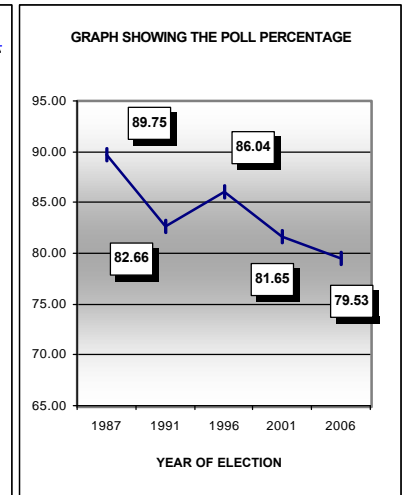

098 CHERTHALA LAC

PREVIOUS HISTORY OF LAC

Year	Electorate	Votes Polled	% of Poll	Name of LDF Camd.	LDF Votes	LDF %	Name of UDF Camd.	UDF Votes	UDF %	WINNER	Margin
1987	100207	89939	89.75	C K CHANDRAPPAN	41518	46.16	VAYALAR RAVI	43812	48.71	UDF	2294
1991	126734	104754	82.66	C K CHANDRAPPAN	50844	48.54	VAYALAR RAVI	49853	47.59	LDF	991
1996	128441	110505	86.04	C K CHANDRAPPAN	48306	43.71	A K ANTONY	56691	51.30	UDF	8385
2001	141109	115220	81.65	C K CHANDRAPPAN	52801	45.83	A K ANTONY	59661	51.78	UDF	6860
2006	135676	107900	79.53	P THILOTHAMAN	55626	51.56	C K SHAJIMON	47092	43.65	LDF	8534