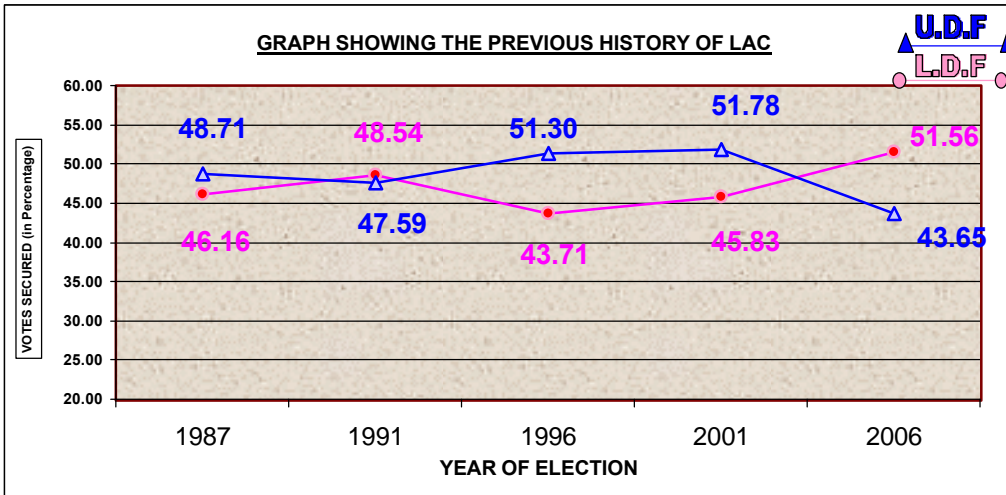

098 CHERTHALA LAC

PREVIOUS HISTORY OF LAC

Year	Electorate	Votes Polled	% of Poll	Name of LDF Camd.	LDF Votes	LDF %	Name of UDF Camd.	UDF Votes	UDF %	WINNER	Margin
1987	100207	89939	89.75	C K CHANDRAPPAN	41518	46.16	VAYALAR RAVI	43812	48.71	UDF	2294
1991	126734	104754	82.66	C K CHANDRAPPAN	50844	48.54	VAYALAR RAVI	49853	47.59	LDF	991
1996	128441	110505	86.04	C K CHANDRAPPAN	48306	43.71	A K ANTONY	56691	51.30	UDF	8385
2001	141109	115220	81.65	C K CHANDRAPPAN	52801	45.83	A K ANTONY	59661	51.78	UDF	6860
2006	135676	107900	79.53	P THILOTHAMAN	55626	51.56	C K SHAJIMON	47092	43.65	LDF	8534