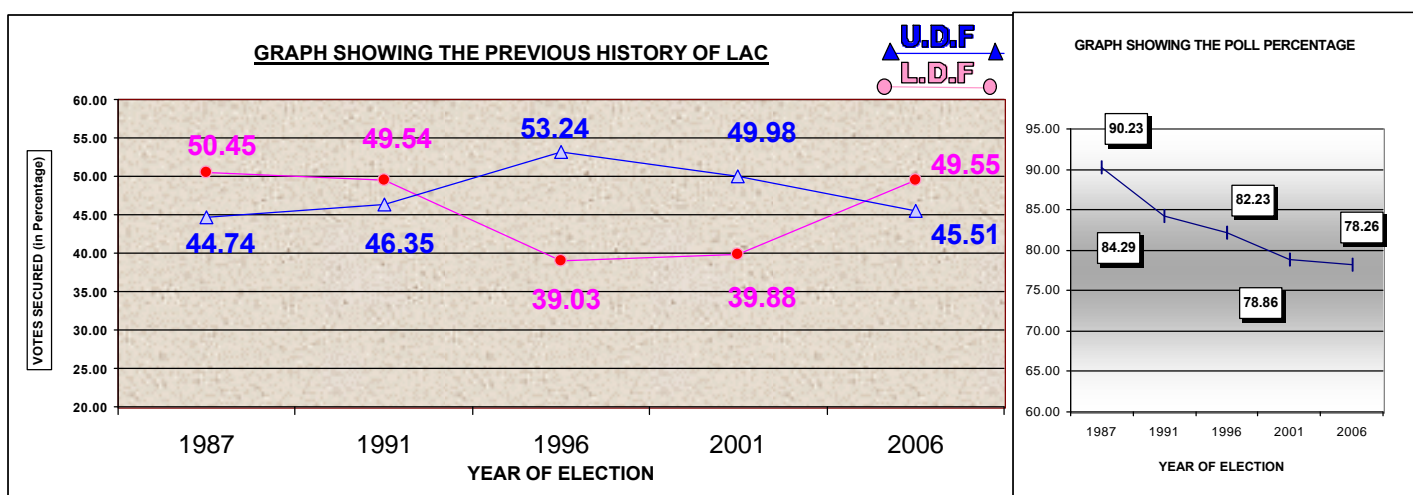

097 AROOR LAC

PREVIOUS HISTORY OF LAC

Year	Electorate	Votes Polled	% of Poll	Name of LDF Camd.	LDF Votes	LDF %	Name of UDF Camd.	UDF Votes	UDF %	WINNER	Margin
1987	109071	98417	90.23	K R GOWRIAMMA	49648	50.45	P J FRANCIS	44033	44.74	LDF	5615
1991	134671	113512	84.29	K R GOWRIAMMA	56230	49.54	P J FRANCIS	52613	46.35	LDF	3617
1996	141555	116406	82.23	B VINOD	45439	39.03	K R GOWRIAMMA	61972	53.24	UDF	16533
2001	154969	122204	78.86	K V DEVADAS	48731	39.88	K R GOWRIAMMA	61073	49.98	UDF	12342
2006	150164	117514	78.26	A M ARIFF	58218	49.55	K R GOWRIAMMA	53465	45.51	LDF	4753