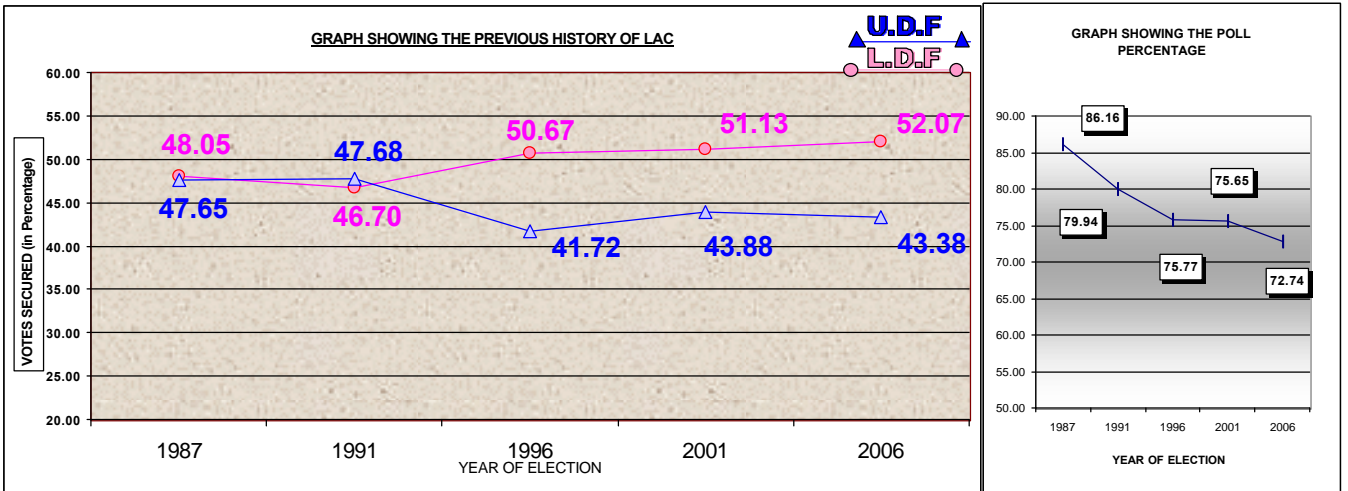

096 - VAIKOM (SC) LAC

PREVIOUS HISTORY OF LAC

Year	Electorate	Votes Polled	% of Poll	Name of LDF Camd.	LDF Votes	LDF %	Name of UDF Camd.	UDF Votes	UDF %	WINNER	Margin
1987	108660	93621	86.16	P K RAGHAVAN	44985	48.05	P K GOPI	44609	47.65	LDF	376
1991	132995	106321	79.94	K P SREEDHARAN	49654	46.70	K K BALAKRISHNAN	50692	47.68	UDF	1038
1996	136115	103135	75.77	M.K.KESAVAN	52262	50.67	K K BALAKRISHNAN	43024	41.72	LDF	9238
2001	141359	106943	75.65	P NARAYANAN	54675	51.13	K V PADMANABHAN	46922	43.88	LDF	7753
2006	138949	101066	72.74	K AJITH	52617	52.07	V P SAJEENDRAN	43836	43.38	LDF	8781