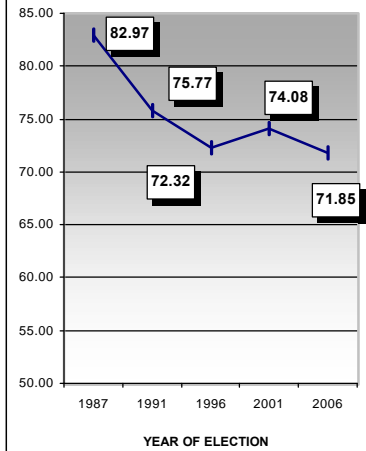

GRAPH SHOWING THE POLL PERCENTAGE

CANDIDATES & FINAL RESULTS

Sl. No	Name Of Candidate	Sex / Age	Category	Party	Symbol Allotted	VOTES SECURED		TOTAL	% Of Votes
						Gnl	Postal		
1	ALPHONS KANNANTHANAM 41-A.P.T.P.NAGAR,THIRUVANANTHAPURAM-3, THIRUVANANTHAPURAM	M / 52	GEN	IND	Television	42239	174	42413	41.80
2	JOSEPH VAZHACKEN VAZHACKAMALAYIL,RAMAPURAM P O,KOTTAYAM	M / 49	GEN	I N C	Hand	31589	87	31676	31.31
3	GEORGEKUTTY AUGUSTHY CHEERAMKUNNEL HOUSE,INCHIYANI P O,INCHIYANI	M / 45	GEN	IND	Railway Engine	12750	53	12803	12.62
4	K P SHOUKKATH KALLUMKAL HOUSE,KANJIRAPPALLY P O ,KANJIRAPPALLY	M / 48	GEN	IND	Shuttle	9319	14	9333	9.20
5	ANIYAN ERUMELY KAVUNKAL HOUSE,ERUMELY P O,ERUMELY	M / 45	GEN	B J P	Lotus	2283	2	2285	2.25
6	N M ENGELS NAKKAMPARA VEEDU,PUNCHAVAYAL P O, MUNDAKAYAM	M / 64	SC	B S P	Elephant	1277	1	1278	1.26
7	C T ALEXANDER CHOONDACHERIL,MUTTAPPALLY,ERUMELY	M / 40	GEN	IND	Bell	653	0	653	0.64
8	T J THANKAPPAN PARAYOLICKAL,MUKKADA P O,MUKKADA	M / 54	SC	IND	Book	434	0	434	0.43
9	RAJU VATTAPPARA VATTAPPARA HOUSE,MUTTAPPALLY P O ,KANJIRAPPALLY	M / 47	SC	IND	Slate	343	1	344	0.34
10	AJUMON THYPARAMBIL HOUSE,MUKKALI,PALAMPRA	M / 26	GEN	IND	Aeroplane	258	0	258	0.25
TOTAL						101145	332	101477	
MARGIN OF VICTORY						10737			
INVALID / UNCOUNTED VOTES :- 13						TOTAL VOTES POLLED :- 82196