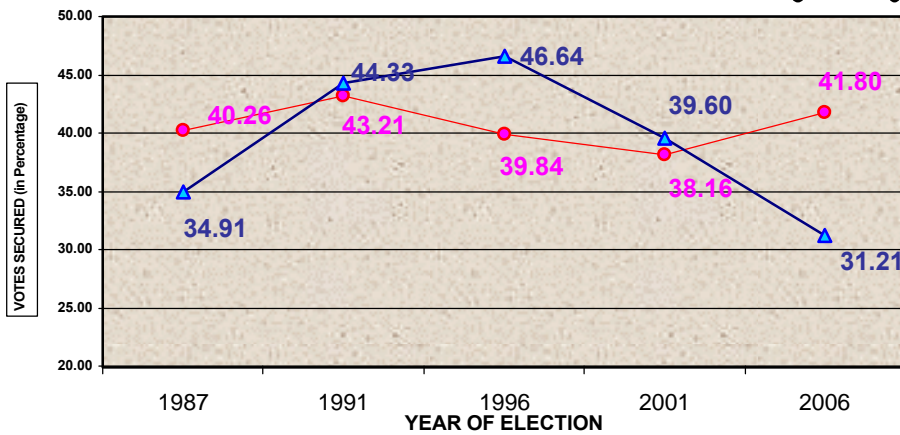

PREVIOUS HISTORY OF LAC

087 - KANJIRAPALLY LAC

Year	Electorate	Votes Polled	% of Poll	Name of LDF Camd.	LDF Votes	LDF %	Name of UDF Camd.	UDF Votes	UDF %	WINNER	Margin
1987	110103	91352	82.97	K J THOMAS	36777	40.26	GEORGE J MATHEW	31894	34.91	LDF	4883
1991	136890	103715	75.77	K J THOMAS	44815	43.21	GEORGE J MATHEW	45973	44.33	UDF	1158
1996	140920	101918	72.32	K J THOMAS	40609	39.84	GEORGE J MATHEW	47535	46.64	UDF	6926
2001	138017	102244	74.08	P SHANAVAS	39017	38.16	GEORGE J MATHEW	40486	39.60	UDF	1469
2006	141268	101496	71.85	ALPHONS KANNANTHANAM	42413	41.80	JOSEPH VAZHAKKAN	31676	31.21	LDF	10737

GRAPH SHOWING THE PREVIOUS HISTORY OF LAC