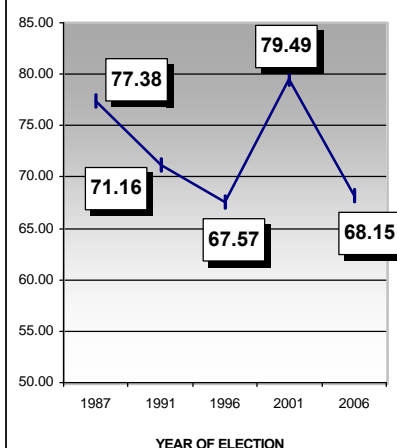

GRAPH SHOWING THE POLL PERCENTAGE

CANDIDATES & FINAL RESULTS

Sl No	Name Of Candidate	Sex/ Age	Cat.	Party	Symbol Allotted	VOTES SECURED		TOTAL	% OF VOTES
						GENL	POSTAL		
1	E S BIJIMOL Panthaluparambil, Elappara PO, 685501	F / 35	GEN	CPI	Ears of Corn And Sickle	45417	48	45465	50.24
2	ADV. E M AUGASTHY Edamanakunnel House,20 Acre,Thovarayar P O, Kattappana	M / 55	GEN	INC	Hand	40123	38	40161	44.38
3	ADV. STEPHEN ISSAC Lonetree Estate,Lonetree P O , Upputhara 685505	M / 32	GEN	BJP	Lotus	3217	0	3217	3.56
4	SUPPUROYAL M K Ward 2 715 A,Lakshmi Ellam, Rosapukandam,Kumali, 685509	M / 46	GEN	ADMK	Banana	1648		1648	1.82
TOTAL						90405	86	90491	
MARGIN OF VICTORY						5304			

INVALID / UNCOUNTED VOTES :- 5

TOTAL VOTES POLLED :- 90496