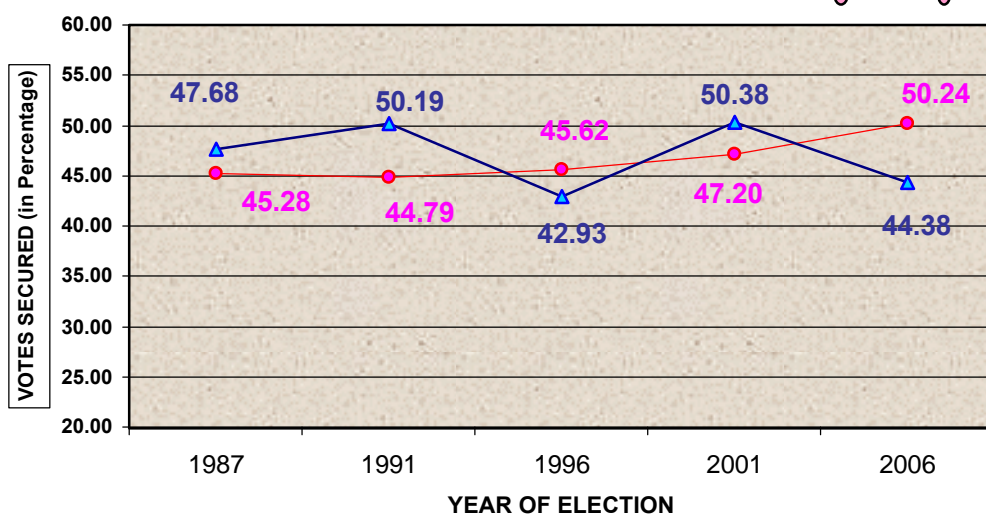

086 PEERUMEDU LAC

PREVIOUS HISTORY OF LAC

Year	Electorate	Votes Polled	% of Poll	Name of LDF Camd.	LDF Votes	LDF %	Name of UDF Camd.	UDF Votes	UDF %	WINNER	Margin
1987	112533	87078	77.38	C A KURIAN	39426	45.28	K K THOMAS	41517	47.68	UDF	2091
1991	131211	93376	71.16	C A KURIAN	41827	44.79	K K THOMAS	46868	50.19	UDF	5041
1996	132492	89523	67.57	C A KURIAN	40842	45.62	MATHEW STEPHEN	38435	42.93	LDF	2407
2001	121855	96858	79.49	C A KURIAN	45714	47.20	E M AGUSTHY	48798	50.38	UDF	3084
2006	132794	90496	68.15	E S BIJI MOL	45465	50.24	E M AGUSTHY	40161	44.38	LDF	5304

GRAPH SHOWING THE PREVIOUS HISTORY OF LAC

GRAPH SHOWING THE POLL PERCENTAGE

CANDIDATES & FINAL RESULTS

Sl No	Name Of Candidate	Sex/ Age	Cat.	Party	Symbol Allotted	VOTES SECURED		TOTAL	% OF VOTES
						GENL	POSTAL		
1	E S BIJIMOL Panthaluparambil, Elappara PO, 685501	F / 35	GEN	CPI	Ears of Corn And Sickle	45417	48	45465	50.24
2	ADV. E M AUGASTHY Edamanakunnel House,20 Acre,Thovarayar P O, Kattappana	M / 55	GEN	INC	Hand	40123	38	40161	44.38
3	ADV. STEPHEN ISSAC Lonetree Estate,Lonetree P O , Upputhara 685505	M / 32	GEN	BJP	Lotus	3217	0	3217	3.56
4	SUPPUROYAL M K Ward 2 715 A,Lakshmi Ellam, Rosapukandam,Kumali, 685509	M / 46	GEN	ADMK	Banana	1648		1648	1.82
TOTAL						90405	86	90491	
MARGIN OF VICTORY						5304			