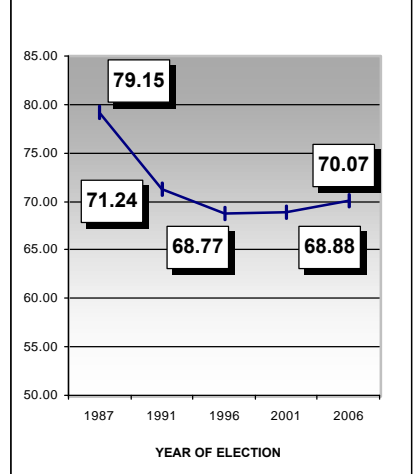

GRAPH SHOWING THE POLL PERCENTAGE

CANDIDATES & FINAL RESULTS

Sl No	Name Of Candidate	Sex/ Age	Cat.	Party	Symbol Allotted	VOTES SECURED		TOTAL	% OF VOTES
						GENL	POSTAL		
1	ROSHY AUGUSTINE Cherunilathuchalil House, Vazhathope P O, Idukki	M / 36	GEN	KC (M)	Two Leaves	61753	130	61883	55.34
2	C V VARGHESE Challakuzhiyil, Thankamony, Idukki	M / 42	GEN	CPIM	Hammer, Sickle and Star	45362	181	45543	40.73
3	P A VELUKUTTAN Puthiyakunnel house, Arakulam PO, Arakulam	M / 39	GEN	BJP	Lotus	2698	4	2702	2.42
4	BABY THANNICKAL Thannickal House, Elappaly P O, Moolamattom	M / 47	GEN	IND	Aeroplane	898	0	898	0.80
5	P K SAJEEVAN Plapillil House, Mukudil, Senapathy	M / 35	GEN	BSP	Elephant	794	0	794	0.71
TOTAL						111505	315	111820	
MARGIN OF VICTORY						16340			
INVALID / UNCOUNTED VOTES :- 26						TOTAL VOTES POLLED :- 111846