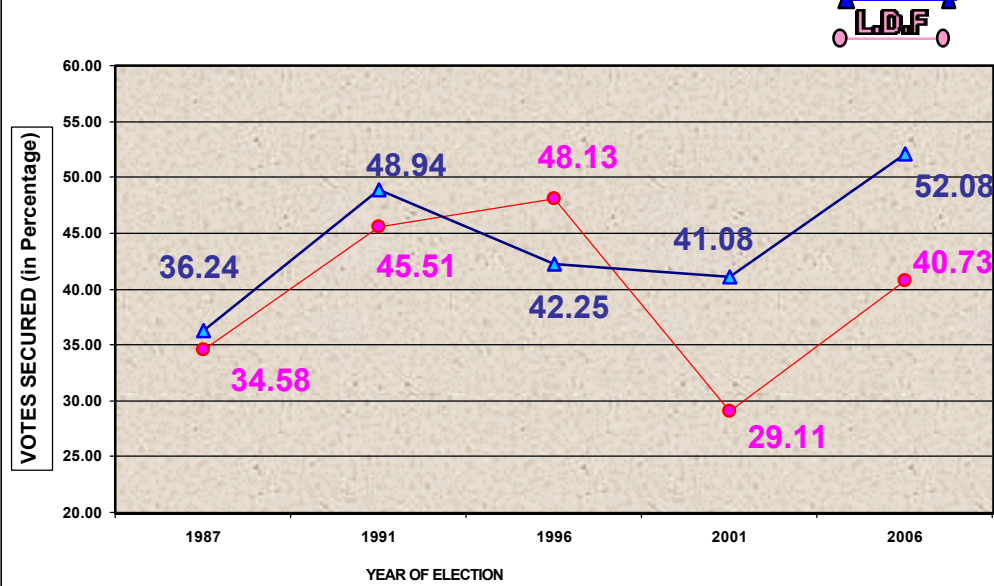

084 IDUKKI LAC

PREVIOUS HISTORY OF LAC

Year	Electorate	Votes Polled	% of Poll	Name of LDF Camd.	LDF Votes	LDF %	Name of UDF Camd.	UDF Votes	UDF %	WINNER	Margin
1987	119683	94733	79.15	P P SULAIMAN RAWTH	32760	34.58	ROSAMMA CHACKO	34330	36.24	UDF	1570
1991	150755	107396	71.24	JHONY POOMATTAN	48881	45.51	MATHEW STEPHEN	52559	48.94	UDF	3678
1996	158423	108952	68.77	P P SULAIMAN RAWTH	52443	48.13	JOY VETTIKUZHY	46030	42.25	LDF	6413
2001	166429	114644	68.88	M S JOSEPH	33373	29.11	ROSHY AUGUSTINE	47092	41.08	UDF	13719
2006	159615	111846	70.07	C V VARGHESE	45543	40.73	ROSHY AUGUSTINE	61883	52.08	UDF	16340

GRAPH SHOWING THE PREVIOUS HISTORY OF LAC

GRAPH SHOWING THE POLL PERCENTAGE

CANDIDATES & FINAL RESULTS

Sl No	Name Of Candidate	Sex/ Age	Cat.	Party	Symbol Allotted	VOTES SECURED		TOTAL	% OF VOTES
						GENL	POSTAL		
1	ROSHY AUGUSTINE Cherunilathuchalil House, Vazhathope P O, Idukki	M / 36	GEN	KC (M)	Two Leaves	61753	130	61883	55.34
2	C V VARGHESE Challakuzhiyil, Thankamony, Idukki	M / 42	GEN	CPIM	Hammer, Sickle and Star	45362	181	45543	40.73
3	P A VELUKUTTAN Puthiyakunnel house, Arakulam PO, Arakulam	M / 39	GEN	BJP	Lotus	2698	4	2702	2.42
4	BABY THANNICKAL Thannickal House, Elappaly P O, Moolamattom	M / 47	GEN	IND	Aeroplane	898	0	898	0.80
5	P K SAJEEVAN Plapillil House, Mukudil, Senapathy	M / 35	GEN	BSP	Elephant	794	0	794	0.71
TOTAL						111505	315	111820	
MARGIN OF VICTORY						16340			
INVALID / UNCOUNTED VOTES :- 26						TOTAL VOTES POLLED :- 111846			