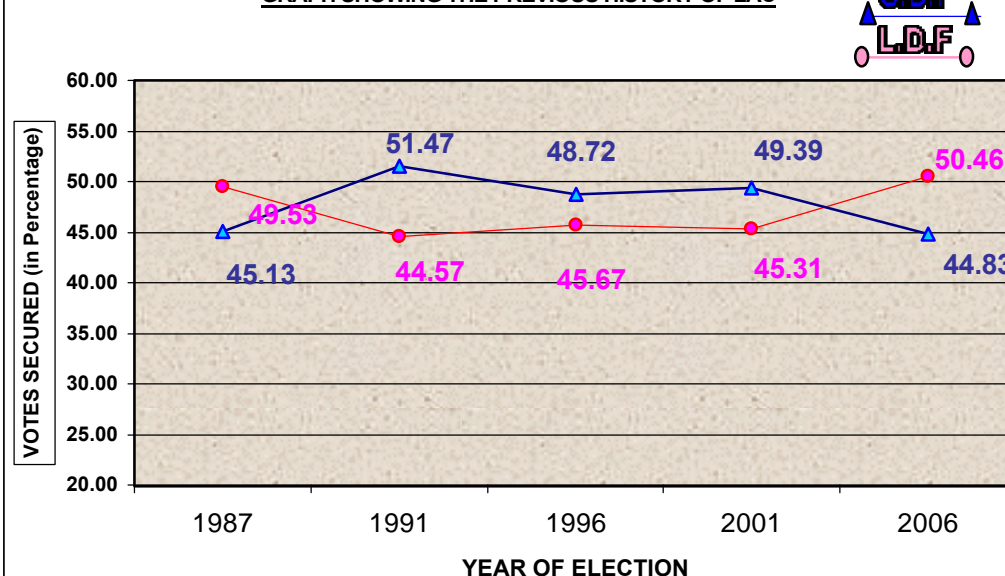

083 DEVIKULAM

PREVIOUS HISTORY OF LAC

Year	Electorate	Votes Polled	% of Poll	Name of LDF Camd.	LDF Votes	LDF %	Name of UDF Camd.	UDF Votes	UDF %	WINNER	Margin
1987	119052	88731	74.53	SUNDARAM MANICAM	43945	49.53	GANAPATHY	40040	45.13	LDF	3905
1991	147608	100641	68.18	SUNDARAM MANICAM	44859	44.57	A K MONI	51801	51.47	UDF	6942
1996	155580	106191	68.25	SUNDARAM MANICAM	48497	45.67	A K MONI	51733	48.72	UDF	3236
2001	159138	111948	70.35	K BALASUBRAHMANY	50721	45.31	A K MONI	55287	49.39	UDF	4566
2006	152351	104649	68.69	S RAJENDRAN	52795	50.46	A K MONI	46908	44.83	LDF	5887

GRAPH SHOWING THE PREVIOUS HISTORY OF LAC