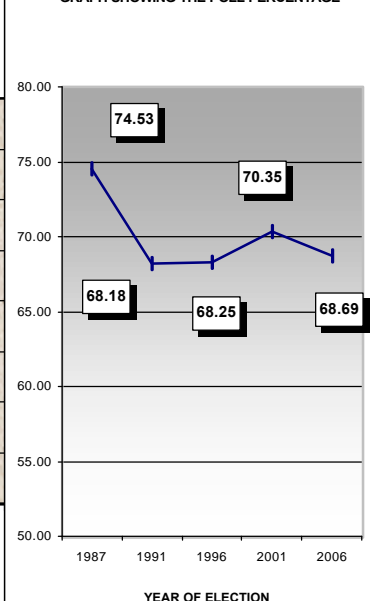

GRAPH SHOWING THE POLL PERCENTAGE

CANDIDATES & FINAL RESULTS

Sl No	Name Of Candidate	Sex/ Age	Cat.	Party	Symbol Allotted	VOTES SECURED		TOTAL	% OF VOTES
						GENL	POSTAL		
1	S RAJENDRAN Ikka bhavan,Ikka Nagar,Munnar	M / 41	SC	CPIM	Hammer, Sickle and Star	52705	90	52795	50.46
2	A K MONI 8th muri line,Top station road,Munnar	M / 51	SC	INC	Hand	46872	36	46908	44.83
3	R KANNIRAJ 5/639 Pambanpara,Pias Nagar,Kanthaloor	M / 38	SC	BJP	Lotus	2787	0	2787	2.66
4	SOUNDARA RAJAN Nellai house,Thekady,Peermade	M / 52	SC	AIADMK	Banana	1284	0	1284	1.23
5	S RAJENDRAN-2 House No 03/314,New division,Perikanal Estate, Chinnakanal P.O	M / 48	SC	IND	Basket	859	0	859	0.82
TOTAL						104507	126	104633	
MARGIN OF VICTORY						5887			

INVALID / UNCOUNTED VOTES :- 16

TOTAL VOTES POLLED :- 104649