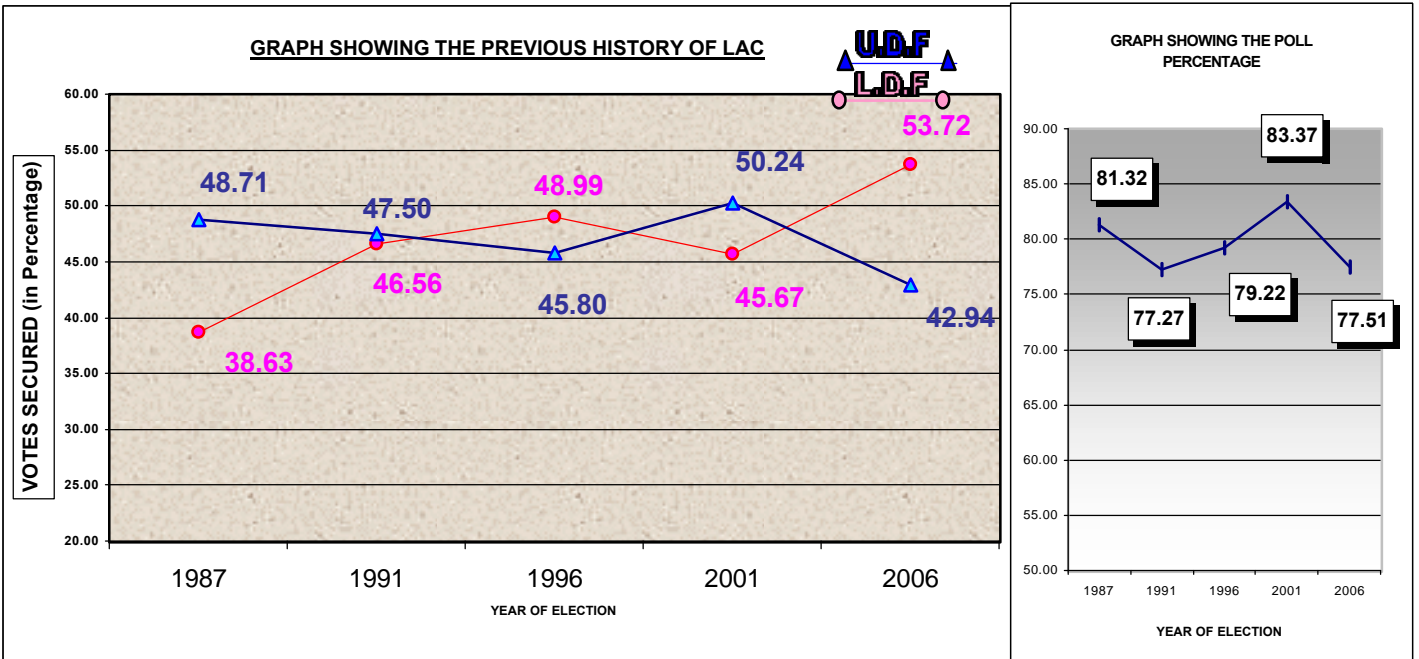

082 THODUPUZHA LAC

PREVIOUS HISTORY OF LAC

| Year | Electorate | Votes Polled | % of Poll | Name of LDF Camd. | LDF Votes | LDF % | Name of UDF Camd. | UDF Votes | UDF % | WINNER | Margin |
|------|------------|--------------|-----------|-------------------|-----------|-------|-------------------|-----------|-------|--------|--------|
| 1987 | 125041 | 101687 | 81.32 | M C MATHEW | 39283 | 38.63 | P J JOSEPH | 49535 | 48.71 | UDF | 10252 |
| 1991 | 151676 | 117201 | 77.27 | P J JOSEPH | 54574 | 46.56 | P T THOMAS | 55666 | 47.50 | UDF | 1092 |
| 1996 | 163398 | 129441 | 79.22 | P J JOSEPH | 63414 | 48.99 | P T THOMAS | 59290 | 45.80 | LDF | 4124 |
| 2001 | 160984 | 134217 | 83.37 | P J JOSEPH | 61303 | 45.67 | P T THOMAS | 67428 | 50.24 | UDF | 6125 |
| 2006 | 164884 | 127801 | 77.51 | P J JOSEPH | 68641 | 53.72 | P T THOMAS | 54860 | 42.94 | LDF | 13781 |