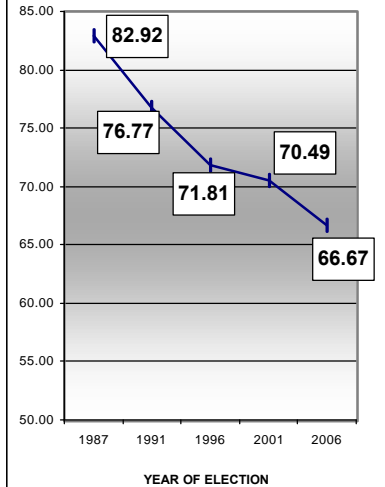

GRAPH SHOWING THE POLL PERCENTAGE

CANDIDATES, RESULTS

Sl.No	Name Of Candidate	Sex/ Age	Catgry	Party	Symbol Allotted	VOTES SECURED		TOTAL	% OF VOTES
						GENL	POSTAL		
1	BABU PAUL	M / 50	GEN	CPi	Ears of Corn And Sickle	48176	162	48338	50.53
	Vengasseril,,Thrikalathoor.P.O.,,Muvattupuzha								
2	ADV. JOHNY NELLOOR	M / 55	GEN	DIC K	Television	35050	63	35113	36.70
	Nelloor House,,Arkuzha Road,,Muvattupuzha								
3	P C CYRIAC	M / 63	GEN	IND	Battery Torch	5400	7	5407	5.65
	Pullattu House,,Sunoro Churuch Road,,Elamkulam, Ernakulam- 20								
4	JOHNY	M / 41	GEN	IND	Camera	3062	0	3062	3.20
	Pullattil,,Mekkadambu,,Rakkad								
5	P R VIJAYAKUMAR	M / 39	GEN	BJP	Lotus	2623	2	2625	2.74
	Pzhoor House,,Kuthattukulam.P.O.,,								
6	THOMAS KALLAN	M / 65	GEN	IND	Aeroplane	384	0	384	0.40
	Kallingal House,,Vazhakkulam.P.O.,,Muvattupuzha								
7	TOM JOSE	M / 41	GEN	IND	Ceiling Fan	305	1	306	0.32
	Aiezhikannikkal,,Market.P.O.,,Muvattupuzha								
8	YOGACHARYA NEELAN KALLARA	M / 38	GEN	IND	Ring	220	0	220	0.23
	Edaparambil,,Mudavor.P.O.,,Muvattupuzha								
9	SHIJU KURIAKOSE	M / 27	GEN	IND	Maize	215	0	215	0.22
	Vadakkumparambil,,Vazhakkulam.P.O.,,Muvattupuzha								
TOTAL						95435	235	95670	
MARGIN OF VICTORY						13225			
INVALID / UNCOUNTED VOTES :- 36						TOTAL VOTES POLLED :- 95706