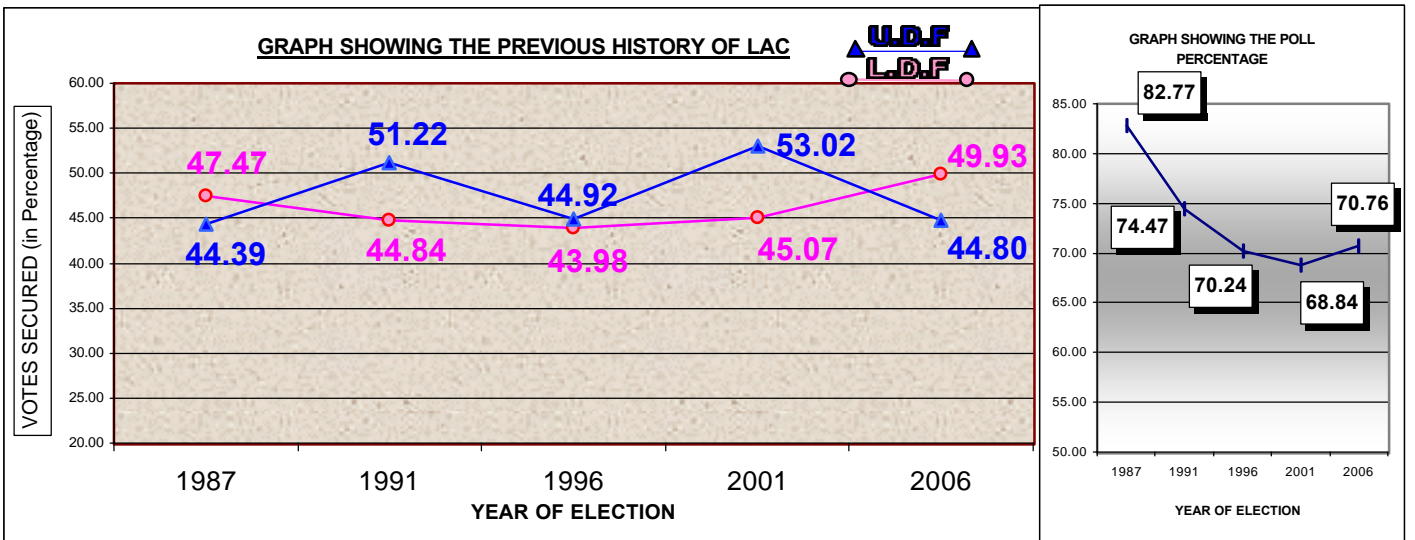

**074 - PALLURUTHY LAC**

**PREVIOUS HISTORY OF LAC**

Year	Electorate	Votes Polled	% of Poll	LDF Candidate	LDF Votes	LDF %	UDF Candidate	UDF Votes	UDF %	WINNER	Margin
1987	126106	104382	82.77	PEETHAMBARAN MASTER	49549	47.47	M K RAGHAVAN	46340	44.39	LDF	3209
1991	157308	117152	74.47	PEETHAMBARAN MASTER	52527	44.84	DOMINIC PRESENTATION	60001	51.22	UDF	7474
1996	167654	117764	70.24	PEETHAMBARAN MASTER	51790	43.98	DOMINIC PRESENTATION	52900	44.92	UDF	1110
2001	182469	125613	68.84	PEETHAMBARAN MASTER	56618	45.07	DOMINIC PRESENTATION	66601	53.02	UDF	9983
2006	172602	122141	70.76	C M DINESH MANI	60959	49.93	DOMINIC PRESENTATION	54701	44.80	LDF	6258