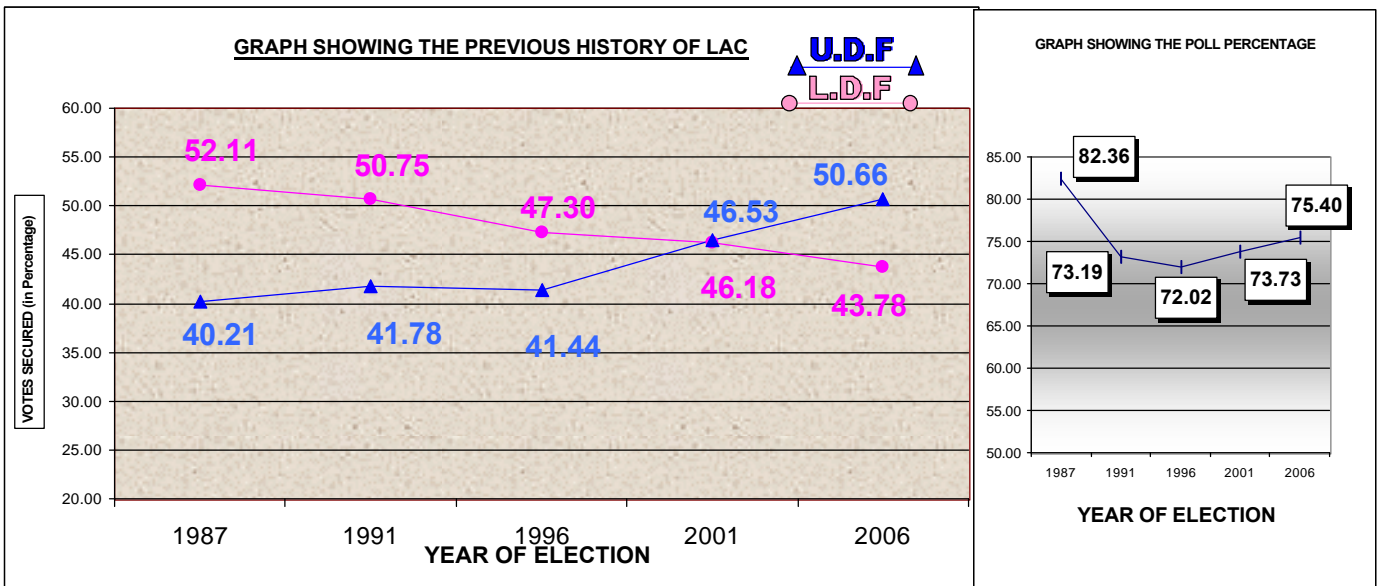

063 - IRINJALAKKUDA LAC

PREVIOUS HISTORY OF LAC

Year	Electorate	Votes Polled	% of Poll	LDF Candidate	LDF Votes	LDF %	UDF Candidate	UDF Votes	UDF %	WINNER	Margin
1987	113171	93208	82.36	LONAPPAN NAMBADAN	48567	52.11	M C PAUL	37478	40.21	LDF	11089
1991	143656	105135	73.19	LONAPPAN NAMBADAN	53351	50.75	A L SEBASTIAN	43927	41.78	LDF	9424
1996	145073	104480	72.02	LONAPPAN NAMBADAN	49421	47.30	THOMAS UNNIYADAN	43295	41.44	LDF	6126
2001	158129	116583	73.73	T SASIDHARAN	53836	46.18	THOMAS UNNIYADAN	54242	46.53	UDF	406
2006	154002	116116	75.40	C K CHANDRAN	50830	43.78	THOMAS UNNIYADAN	58825	50.66	UDF	7995