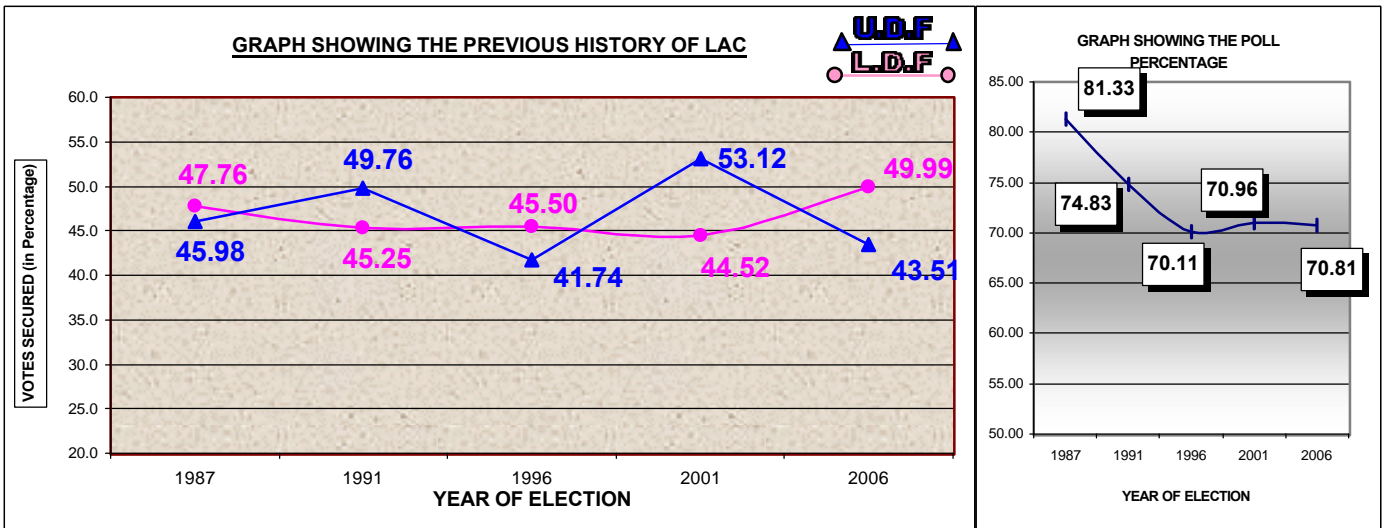

059 - OLLUR LAC

PREVIOUS HISTORY OF LAC

Year	Electorate	Votes Polled	% of Poll	LDF Candidate	LDF Votes	LDF %	UDF Candidate	UDF Votes	UDF %	WINNER	Margin
1987	119740	97380	81.33	A M PARAMAN	46513	47.76	RAGHAVAN POZHAKADAVIL	44780	45.98	LDF	1733
1991	155530	116383	74.83	A M PARAMAN	52669	45.25	P P GEORGE	57910	49.76	UDF	5241
1996	165355	115937	70.11	C.N.JAYADEVAN	52757	45.50	P P GEORGE	48389	41.74	LDF	4368
2001	175363	124431	70.96	C.N.JAYADEVAN	55402	44.52	P P GEORGE	66100	53.12	UDF	10698
2006	173657	122960	70.81	RAJAJI MATHEW THOMAS	61467	49.99	LEELAMMA TEACHER	53498	43.51	LDF	7969