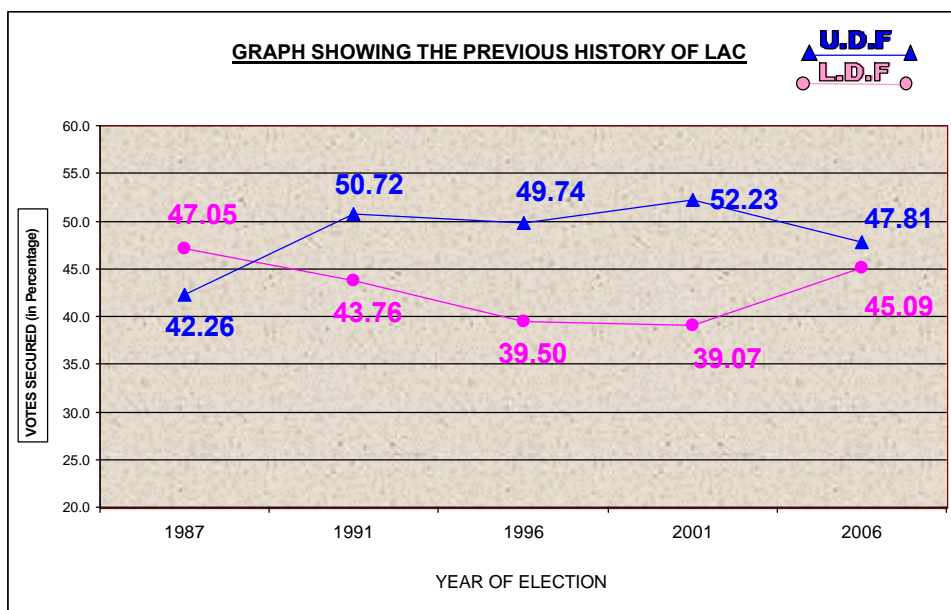

### PREVIOUS HISTORY OF LAC

Year	Electorate	Votes Polled	% of Poll	LDF Candidate	LDF Votes	LDF %	UDF Candidate	UDF Votes	UDF %	WINNER	Margin
1987	112623	88881	78.92	E K MENON	41822	47.05	M VENUGOPALA MENON	37562	42.26	LDF	4260
1991	147623	104879	71.05	E K MENON	45899	43.76	Adv. THERAMBIL RAMAKRISHNAN	53190	50.72	UDF	7291
1996	144669	99711	68.92	M R GOVINDAN	39388	39.50	Adv. THERAMBIL RAMAKRISHNAN	49597	49.74	UDF	10209
2001	152274	104210	68.44	K P ARAVINDAKSHAN	40718	39.07	Adv. THERAMBIL RAMAKRISHNAN	54424	52.23	UDF	13706
2006	141489	95517	67.51	M.M.VARGHESE	43059	45.09	Adv. THERAMBIL RAMAKRISHNAN	45655	47.81	UDF	2596