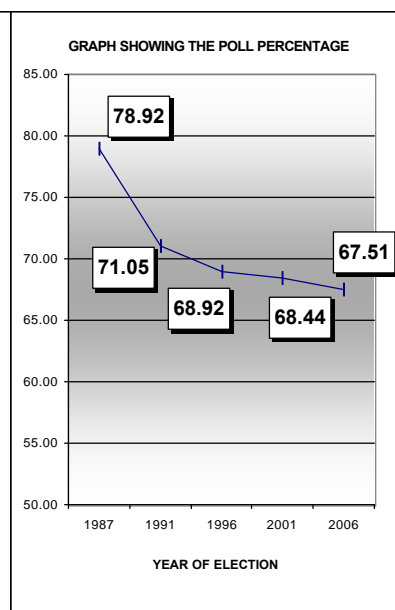

### PREVIOUS HISTORY OF LAC

Year	Electorate	Votes Polled	% of Poll	LDF Candidate	LDF Votes	LDF %	UDF Candidate	UDF Votes	UDF %	WINNER	Margin
1987	112623	88881	78.92	E K MENON	41822	47.05	M VENUGOPALA MENON	37562	42.26	LDF	4260
1991	147623	104879	71.05	E K MENON	45899	43.76	Adv. THERAMBIL RAMAKRISHNAN	53190	50.72	UDF	7291
1996	144669	99711	68.92	M R GOVINDAN	39388	39.50	Adv. THERAMBIL RAMAKRISHNAN	49597	49.74	UDF	10209
2001	152274	104210	68.44	K P ARAVINDAKSHAN	40718	39.07	Adv. THERAMBIL RAMAKRISHNAN	54424	52.23	UDF	13706
2006	141489	95517	67.51	M.M.VARGHESE	43059	45.09	Adv. THERAMBIL RAMAKRISHNAN	45655	47.81	UDF	2596